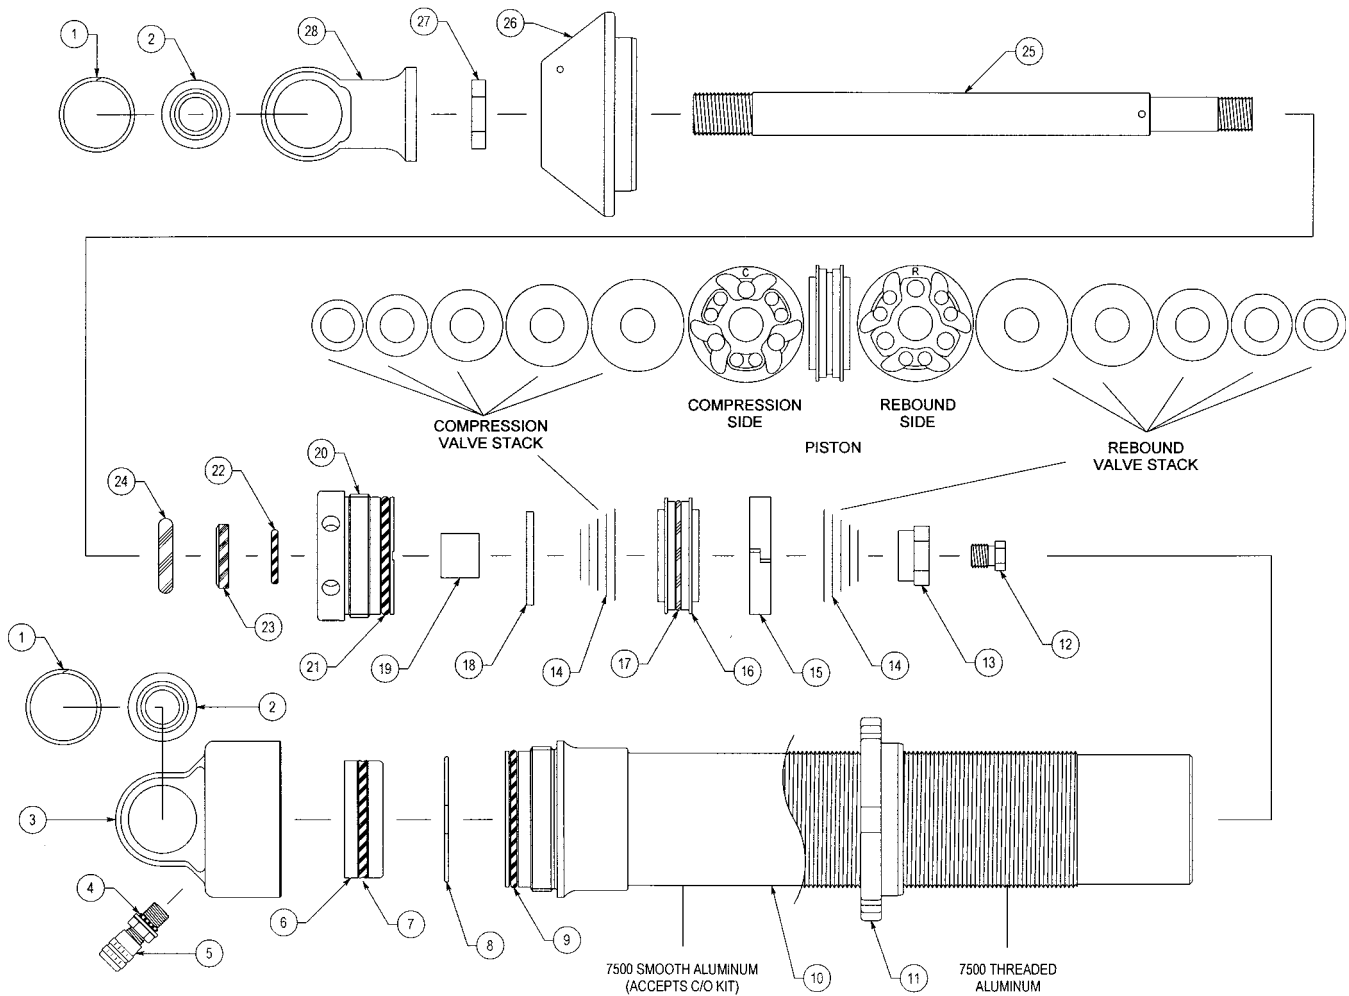

7500 Series Parts List

ITEM NO.	PART NO.	DESCRIPTION
		Short Track Special 5", 6", 7", 8", and 9" Travel (Rebuildable or Sealed)
1	RR-16	Retaining Ring, 1.025 Spiroloc
2	MO-09	Monoball, .500 ID x 1.00 OD x .625W
3	BC-75NV	Body Cap, 7500, No Valve, Sealed
	BC-75TV	Body Cap, 7500, With Tank Valve
4	OR-2010-B	O-Ring, 2-010, Buna 70
5	IU-22-S	Air Valve, Port O-Ring, S.S.
	IU-04	Valve Core, 2000 psi
	IU-06	Valve Cap, High Temperature
6	PI-75	Piston, Floating, 7500 Series
7	OR-4221-B	Quad Ring, 4-221, Buna 70
8	RR-06	Wire Ring, .0625 Wire Diameter x 1.900
9	OR-2133-B	O-Ring, 2-133, Buna 70
10	BD-75_*	Body, 7500, (5", 6", 7", 8", or 9")
	BD-75_CO	Body, 7500, Coil-over, (5", 6", 7", 8", or 9")
11	RH-752_*	Ride Height Adjuster, 7500, (2.25" or 2.50")
12	JT-0_*	Jet, (.000, .020, .040, .070 or .086 Bleed)

ITEM NO.	PART NO.	DESCRIPTION
13	NT-02R	Ring Nut, .500 x 20
14	VS-_*	Valve Stack
15	PB-55	Piston Band, 55mm
16	PI-_*	Piston
17	OR-2028-B	O-Ring, 2-028, Buna 70
18	VW-99	Top Out Plate, 1.375 x .500
	AS-75THSB	Assembly, 7500 Threaded Shaft Bearing (Includes Items 19-23)
19	BU-10DU10	Bushing, DU .625 x .625
20	SB-75TH	Shaft Bearing, Threaded, 7500
21	OR-2221-B	O-Ring, 2-221, Buna 70
22	OR-2114-V	O-Ring, 2-114, Viton 75
23	SL-09	Shaft Wiper, .625 Poly (Blue)
24	OR-2312-B	O-Ring, 2-312, Buna 70
25	SH-75NA_*	Shaft, 7500 Non Adjustable, (5", 6", 7", 8", or 9")
26	SR-752_*	Spring Retainer, 7500, (2.25" or 2.50")
27	NT-04J	Jam Nut, .625 x 18
28	EY-75NA	Eyelet, Non Adjustable

* Incomplete Part Number

See page 10 for Adjuster Option.

NOTE: 7500 Series Smooth Body accepts a Coil-over Kit.