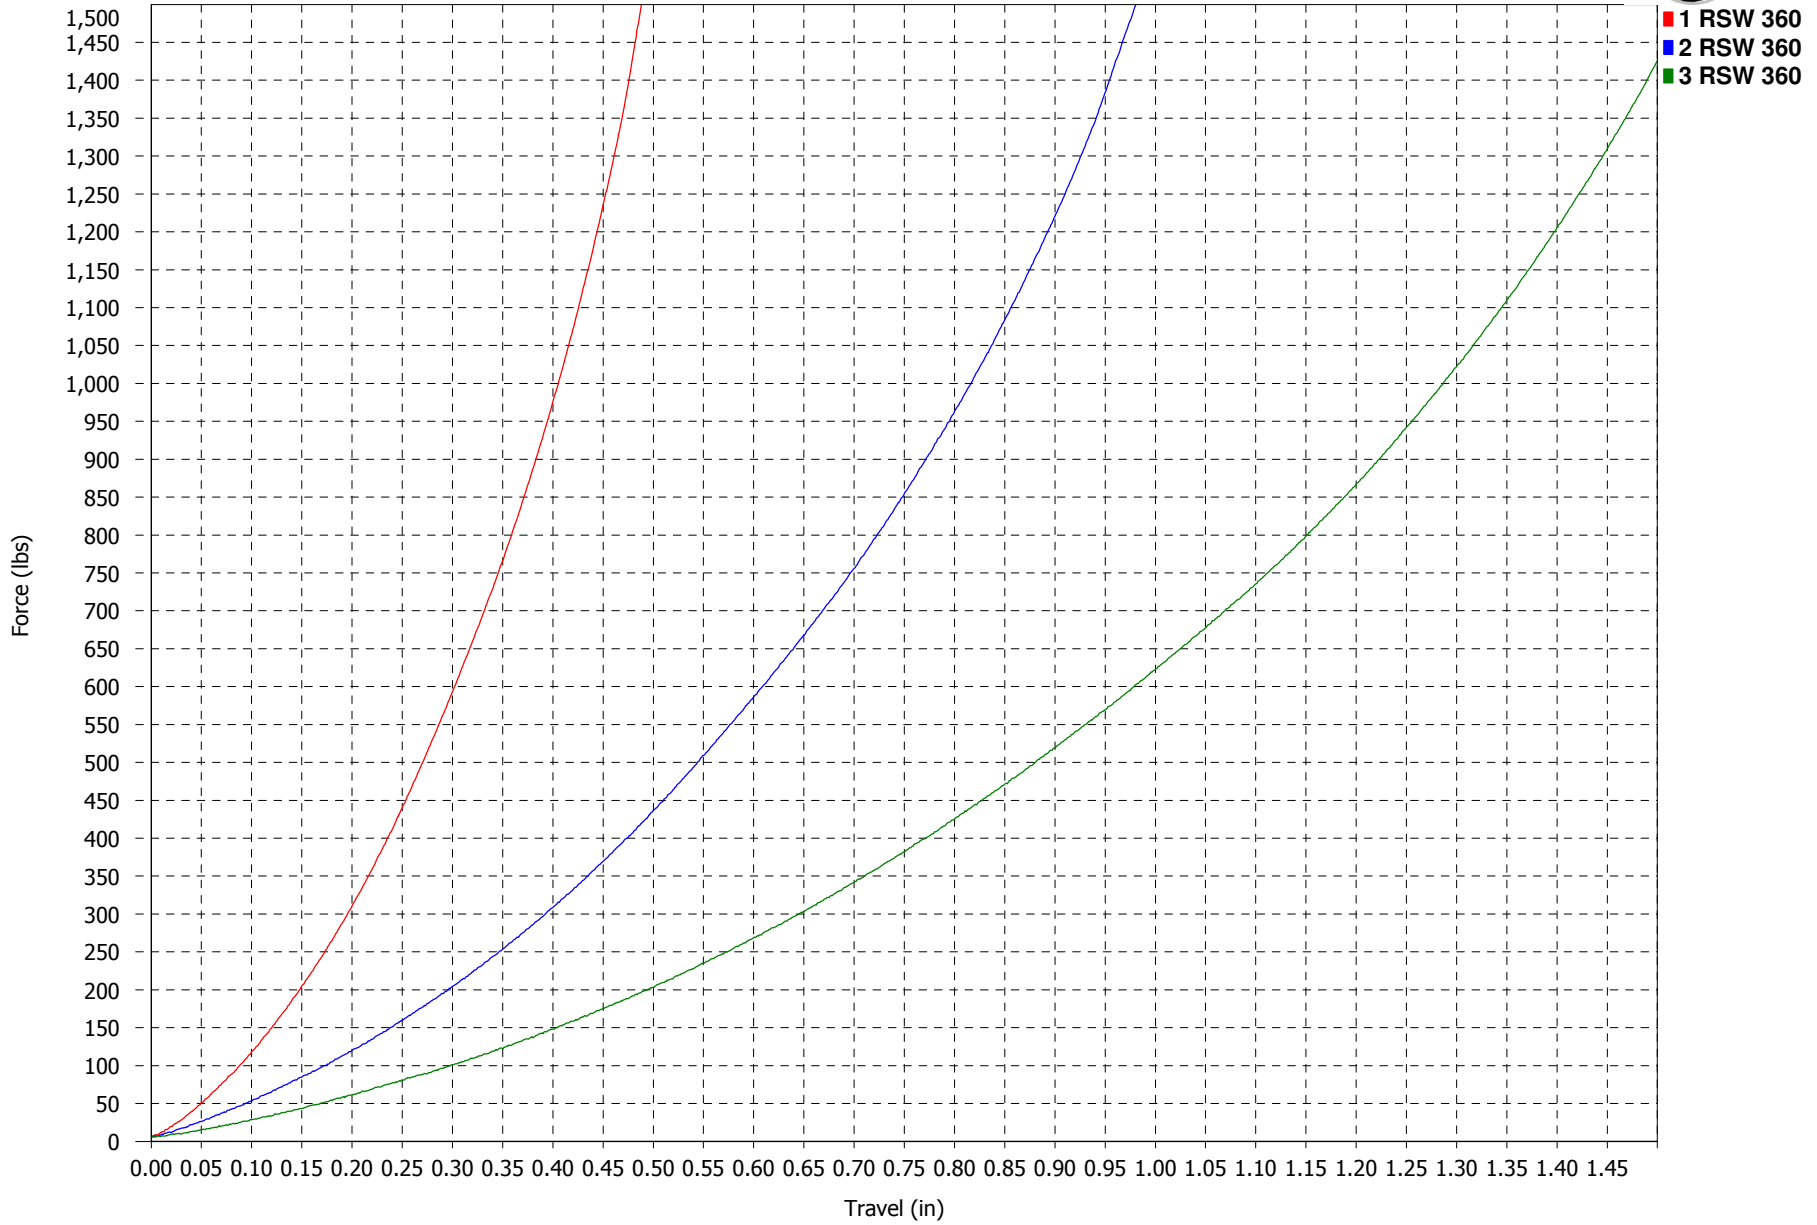

**Force vs. Travel**

**RSW 3 SERIES  
40D NATURAL**

**Force vs. Travel**

**RSW 3 SERIES  
50D BLACK**

**Force vs. Travel**

**RSW 3 SERIES  
60D PURPLE**

**Force vs. Travel**

**RSW 3 SERIES  
70D GREEN**

**Force vs. Travel**

**RSW 3 SERIES  
80D YELLOW**

**Force vs. Travel**

**RSW 3 SERIES  
85D RED**

**Force vs. Travel**

**RSW 3 SERIES  
90D BLUE**

**Force vs. Travel**

**RSW 3 SERIES  
93D ORANGE**

**Force vs. Travel**

**RSW 3 SERIES  
95D BLACK**