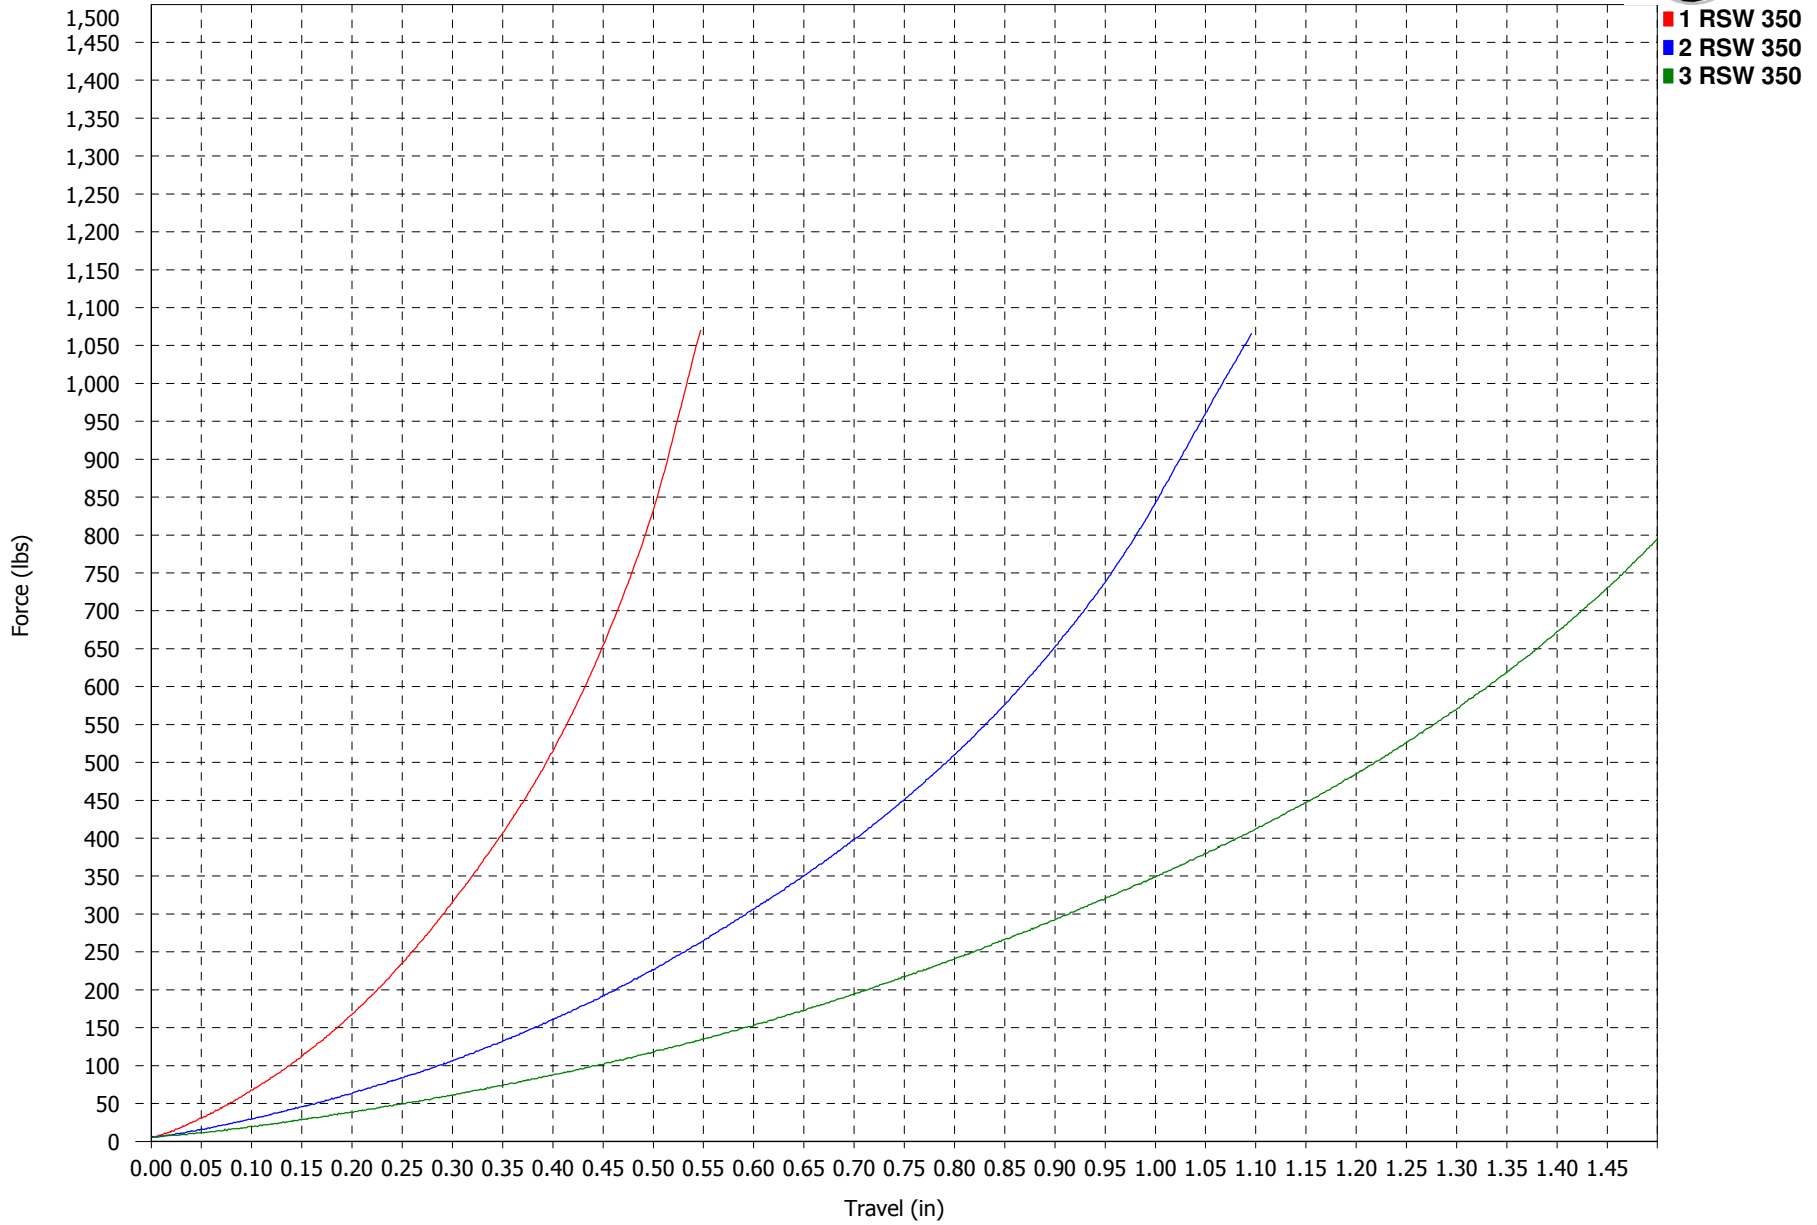

**Force vs. Travel**

**RSW 3 SERIES  
40D NATURAL**

**Force vs. Travel**

**RSW 3 SERIES  
50D BLACK**

**Force vs. Travel**

**RSW 3 SERIES  
60D PURPLE**

**Force vs. Travel**

**RSW 3 SERIES  
70D GREEN**

**Force vs. Travel**

**RSW 3 SERIES  
80D YELLOW**

**Force vs. Travel**

**RSW 3 SERIES  
85D RED**

**Force vs. Travel**

**RSW 3 SERIES  
90D BLUE**

**Force vs. Travel**

**RSW 3 SERIES  
93D ORANGE**

**Force vs. Travel**

**RSW 3 SERIES  
95D BLACK**