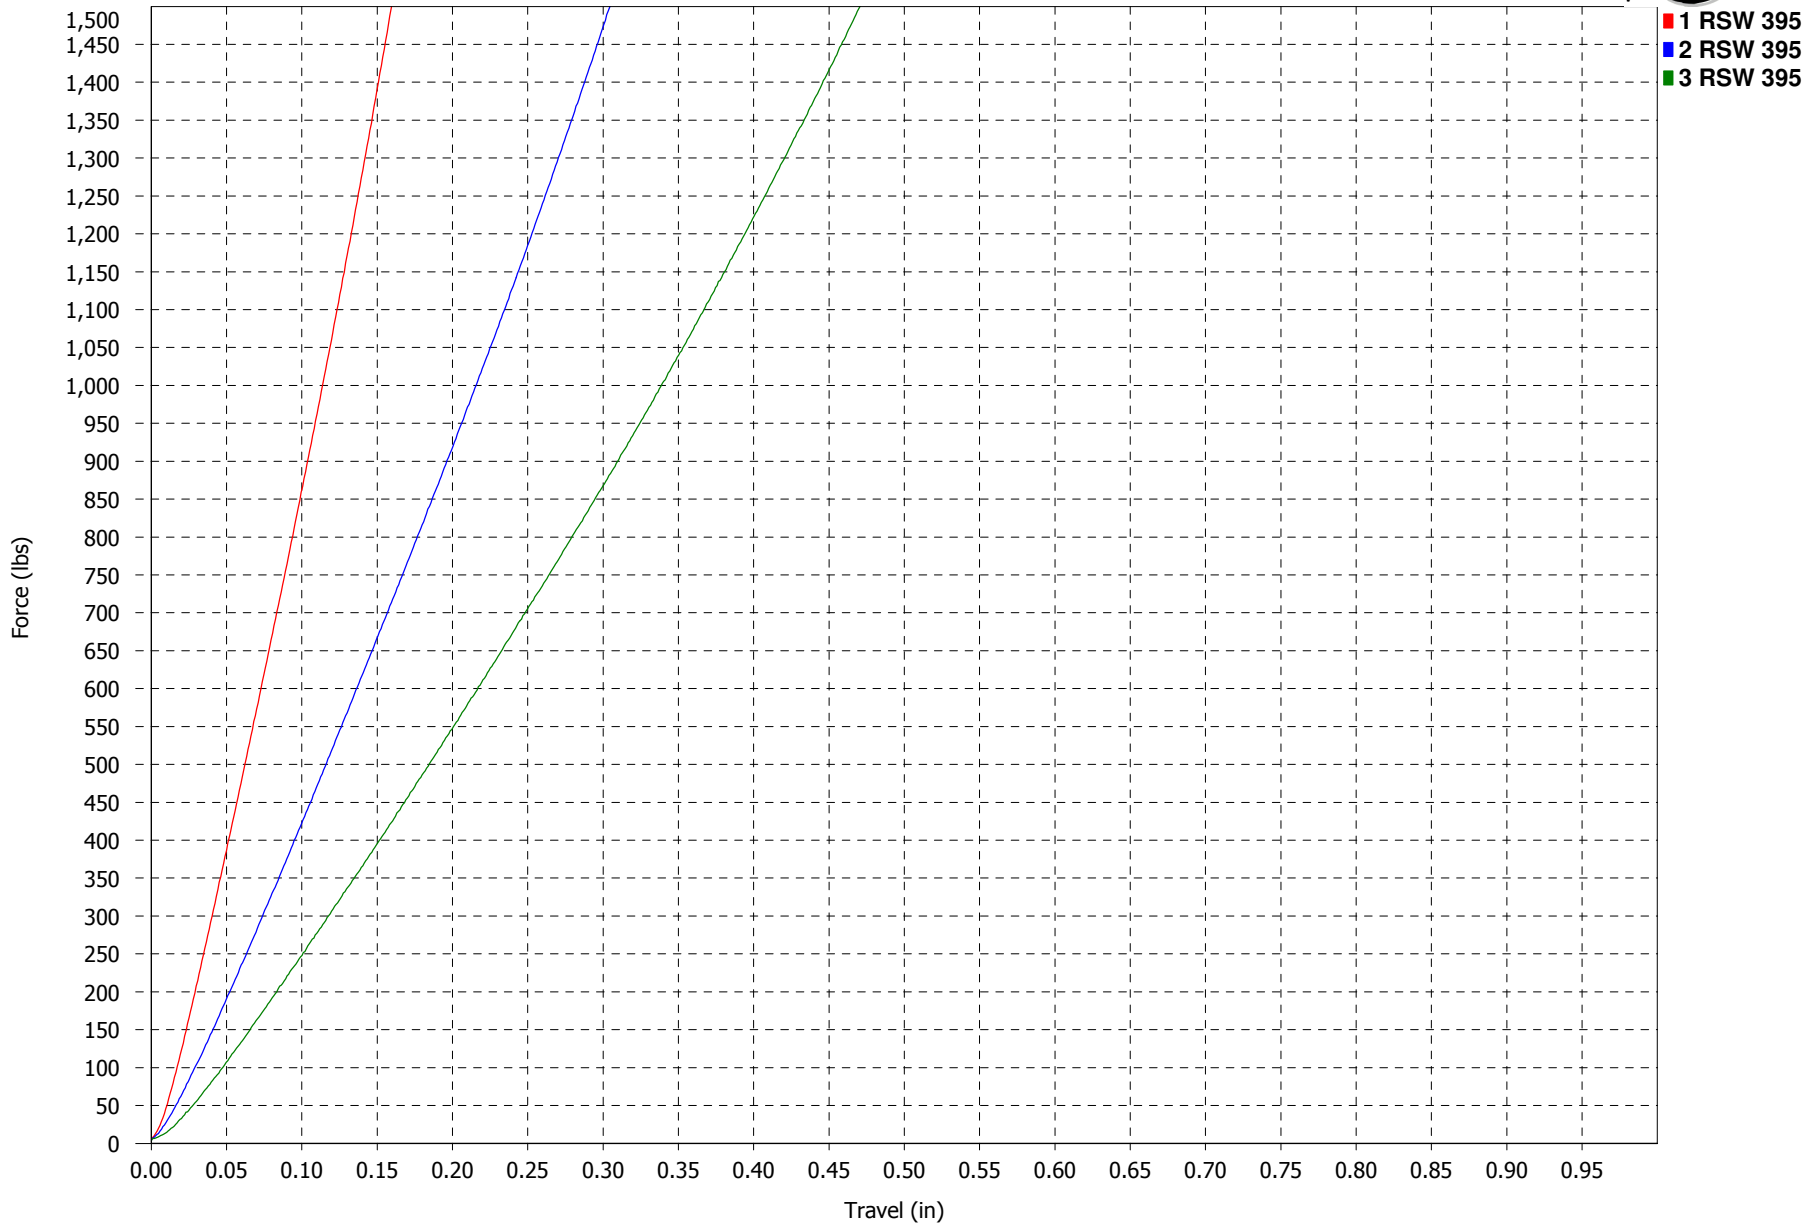

**Force vs. Travel**

**RSW 3 SERIES  
40D NATURAL**

**Force vs. Travel**

**RSW 3 SERIES  
50D BLACK**

**Force vs. Travel**

**RSW 3 SERIES  
60D PURPLE**

**Force vs. Travel**

**RSW 3 SERIES  
70D GREEN**

**Force vs. Travel**

**RSW 3 SERIES  
80D YELLOW**

**Force vs. Travel**

**RSW 3 SERIES  
85D RED**

**Force vs. Travel**

**RSW 3 SERIES  
90D BLUE**

**Force vs. Travel**

**RSW 3 SERIES  
93D ORANGE**

**Force vs. Travel**

**RSW 3 SERIES  
95D BLACK**