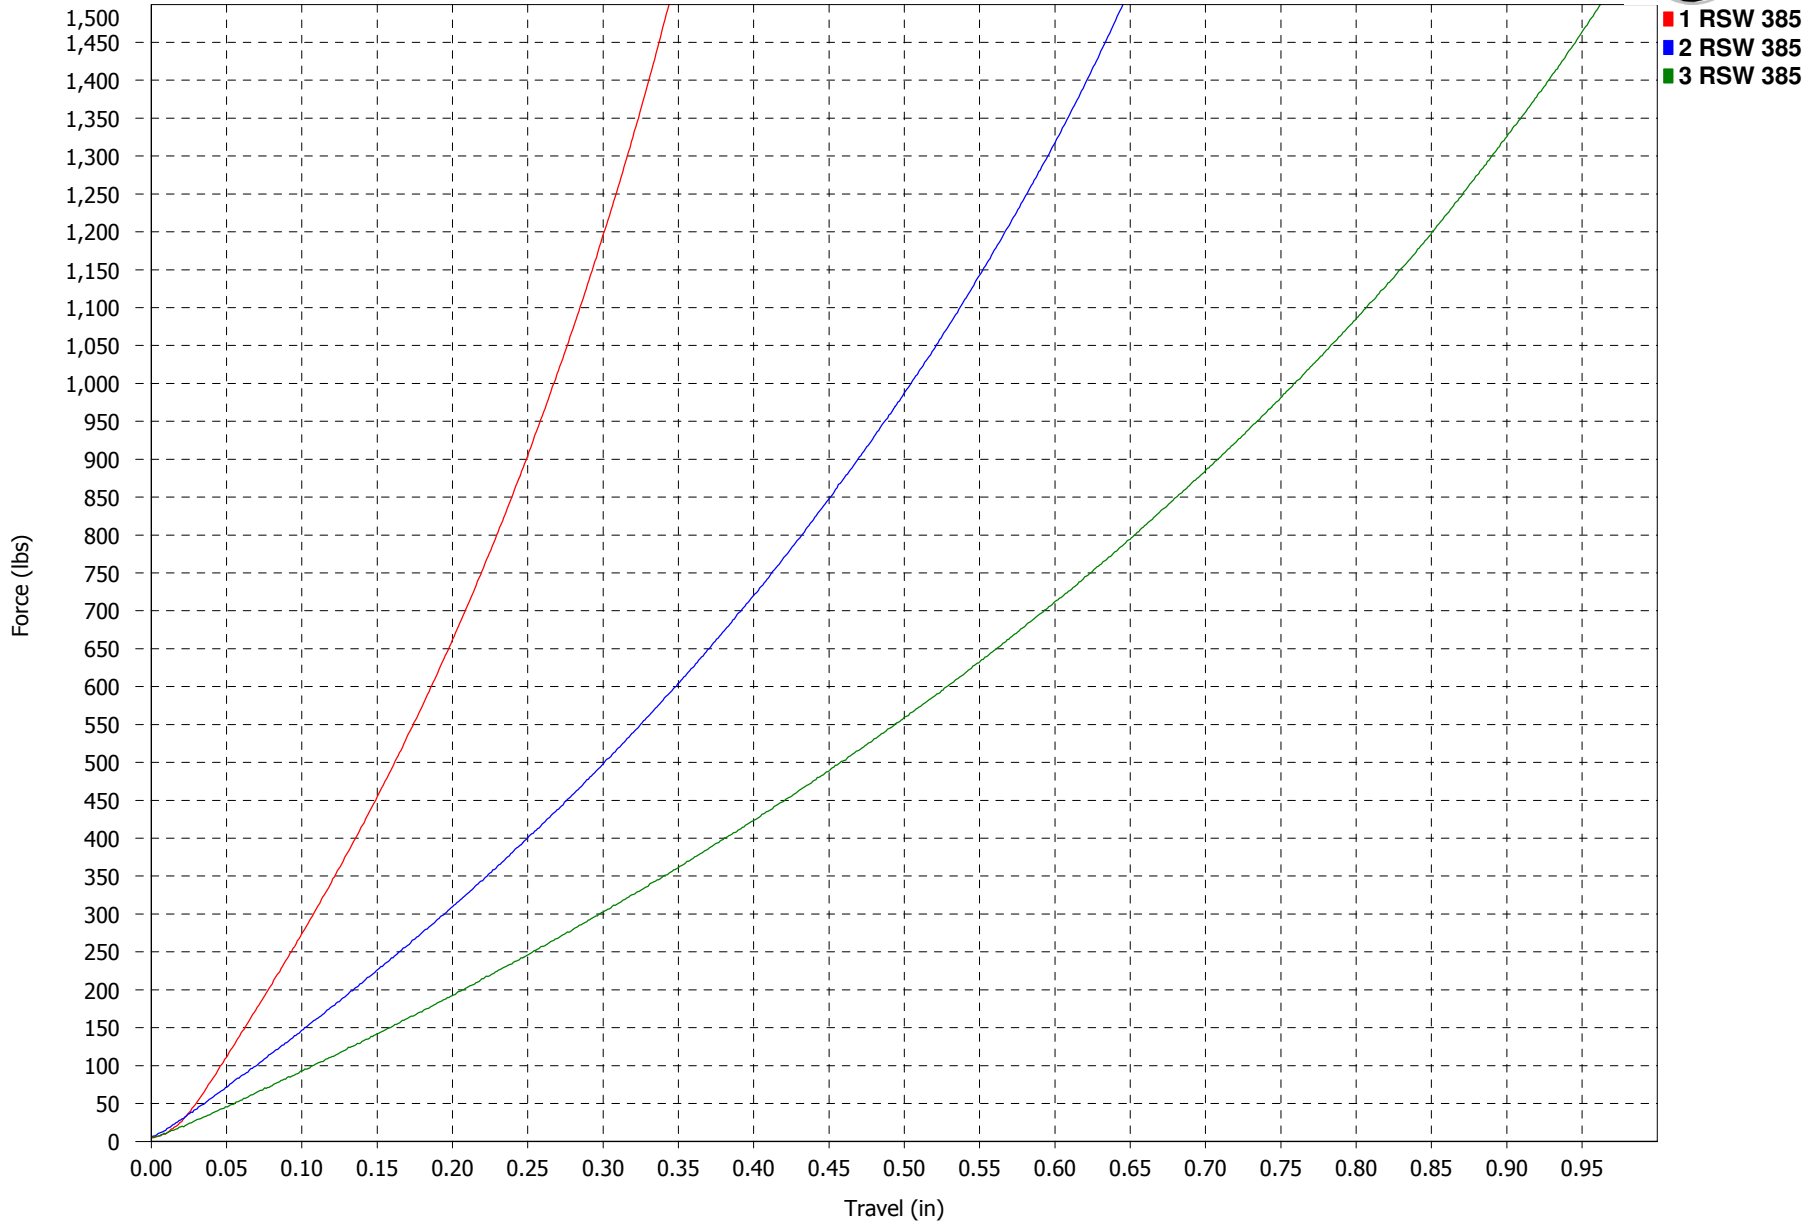

**Force vs. Travel**

**RSW 3 SERIES  
40D NATURAL**

**Force vs. Travel**

**RSW 3 SERIES  
50D BLACK**

**Force vs. Travel**

**RSW 3 SERIES  
60D PURPLE**

**Force vs. Travel**

**RSW 3 SERIES  
70D GREEN**

**Force vs. Travel**

**RSW 3 SERIES  
80D YELLOW**

**Force vs. Travel**

**RSW 3 SERIES  
85D RED**

**Force vs. Travel**

**RSW 3 SERIES  
90D BLUE**

**Force vs. Travel**

**RSW 3 SERIES  
93D ORANGE**

**Force vs. Travel**

**RSW 3 SERIES  
95D BLACK**