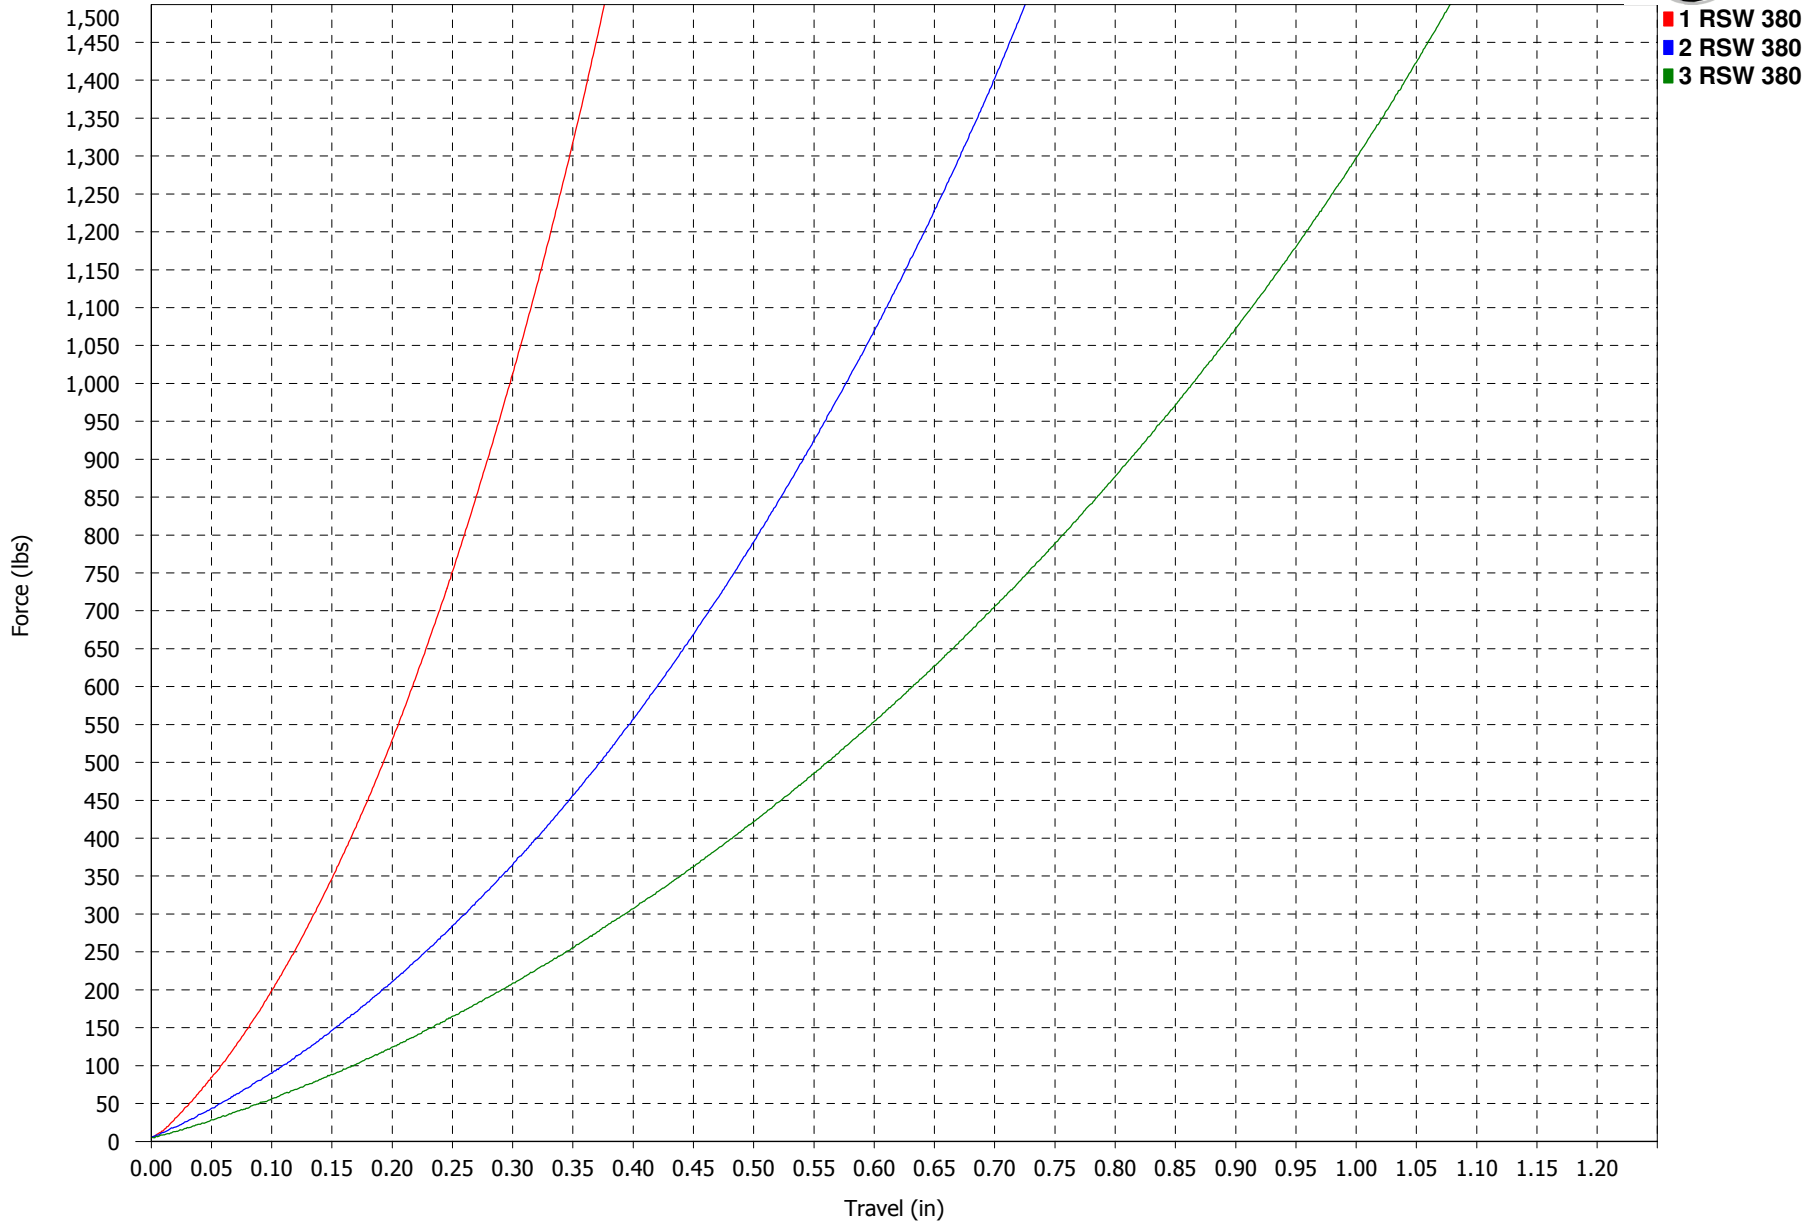

**Force vs. Travel**

**RSW 3 SERIES  
40D NATURAL**

**Force vs. Travel**

**RSW 3 SERIES  
50D BLACK**

**Force vs. Travel**

**RSW 3 SERIES  
60D PURPLE**

**Force vs. Travel**

**RSW 3 SERIES  
70D GREEN**

**Force vs. Travel**

**RSW 3 SERIES  
80D YELLOW**

**Force vs. Travel**

**RSW 3 SERIES  
85D RED**

**Force vs. Travel**

**RSW 3 SERIES  
90D BLUE**

**Force vs. Travel**

**RSW 3 SERIES  
93D ORANGE**

**Force vs. Travel**

**RSW 3 SERIES  
95D BLACK**