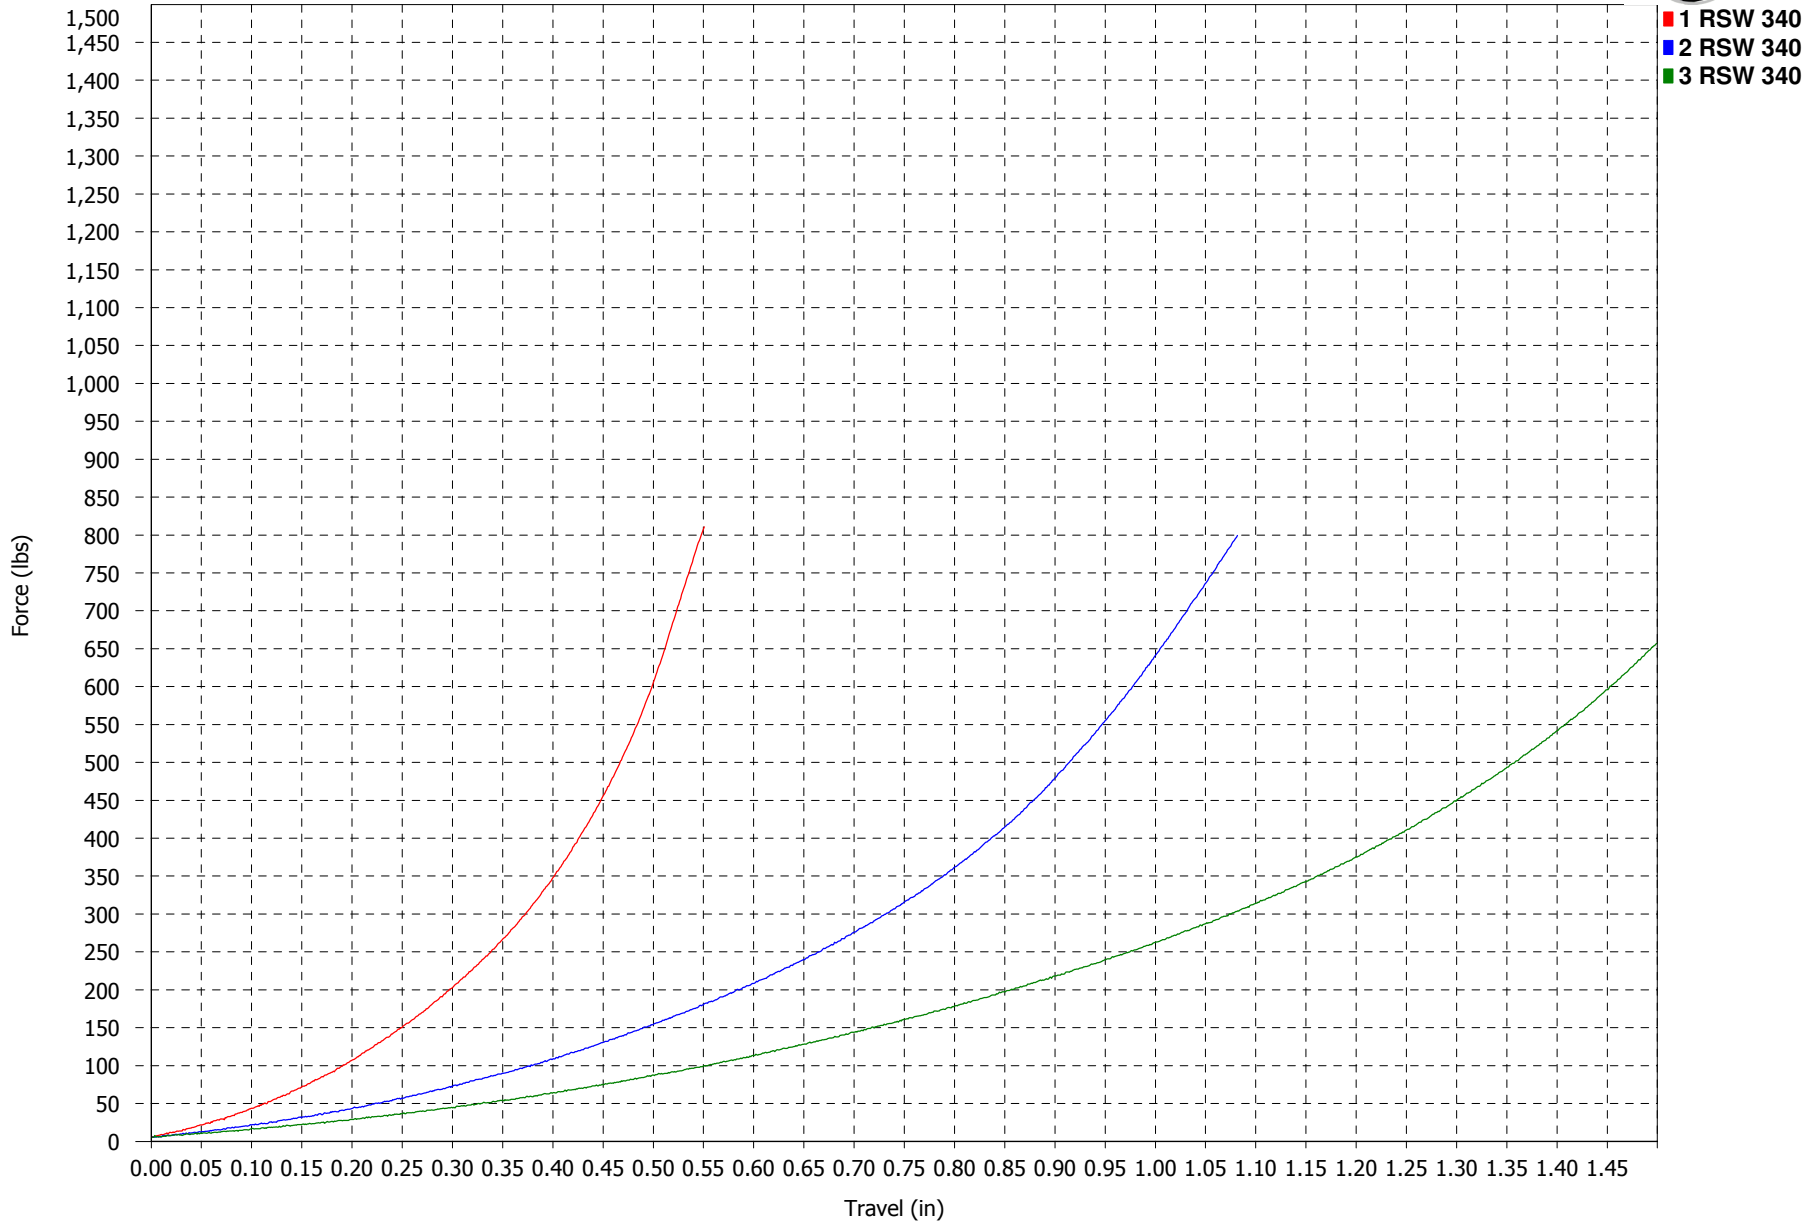

**Force vs. Travel**

**RSW 3 SERIES  
40D NATURAL**

**Force vs. Travel**

**RSW 3 SERIES  
50D BLACK**

**Force vs. Travel**

**RSW 3 SERIES  
60D PURPLE**

**Force vs. Travel**

**RSW 3 SERIES  
70D GREEN**

**Force vs. Travel**

**RSW 3 SERIES  
80D YELLOW**

**Force vs. Travel**

**RSW 3 SERIES  
85D RED**

**Force vs. Travel**

**RSW 3 SERIES  
90D BLUE**

**Force vs. Travel**

**RSW 3 SERIES  
93D ORANGE**

**Force vs. Travel**

**RSW 3 SERIES  
95D BLACK**