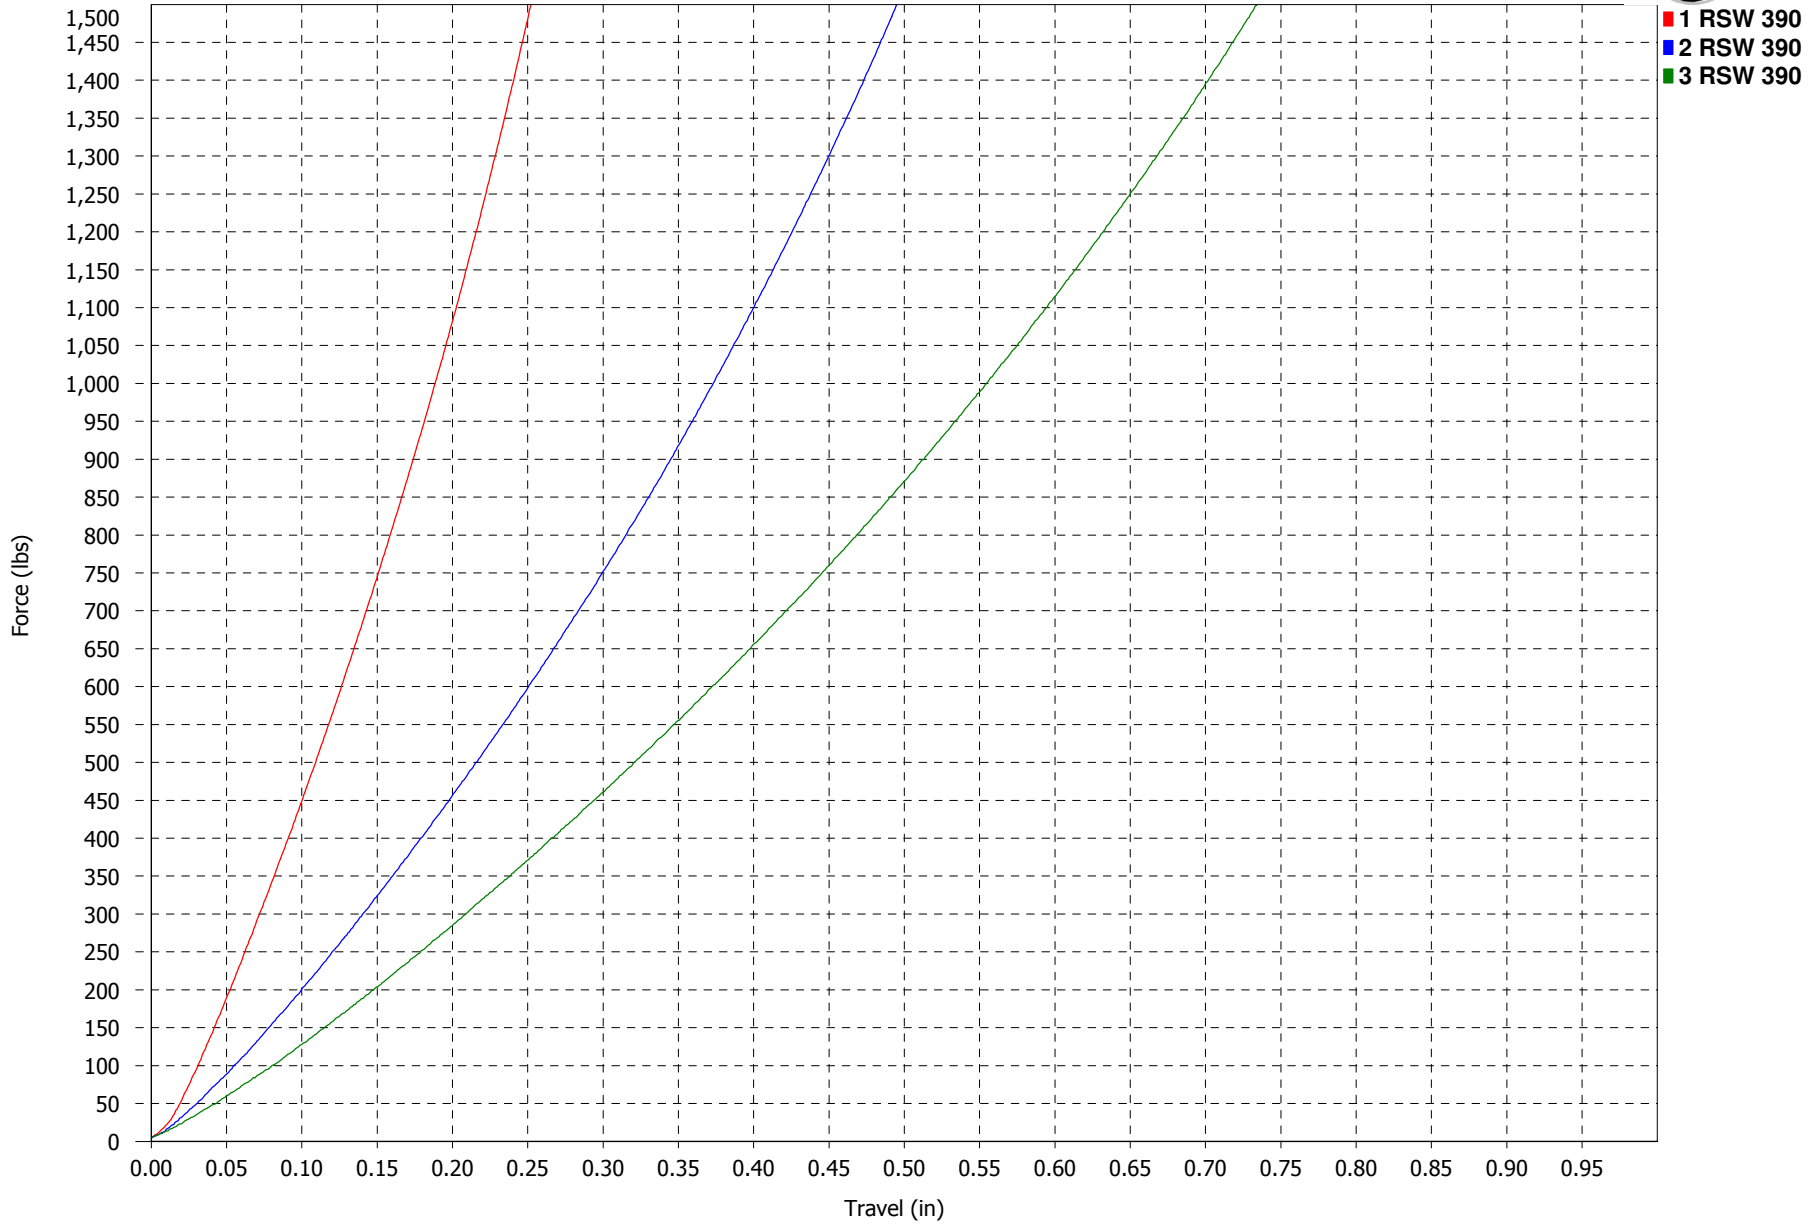

**Force vs. Travel**

**RSW 3 SERIES  
40D NATURAL**

**Force vs. Travel**

**RSW 3 SERIES  
50D BLACK**

**Force vs. Travel**

**RSW 3 SERIES  
60D PURPLE**

**Force vs. Travel**

**RSW 3 SERIES  
70D GREEN**

**Force vs. Travel**

**RSW 3 SERIES  
80D YELLOW**

**Force vs. Travel**

**RSW 3 SERIES  
85D RED**

**Force vs. Travel**

**RSW 3 SERIES  
90D BLUE**

**Force vs. Travel**

**RSW 3 SERIES  
93D ORANGE**

**Force vs. Travel**

**RSW 3 SERIES  
95D BLACK**