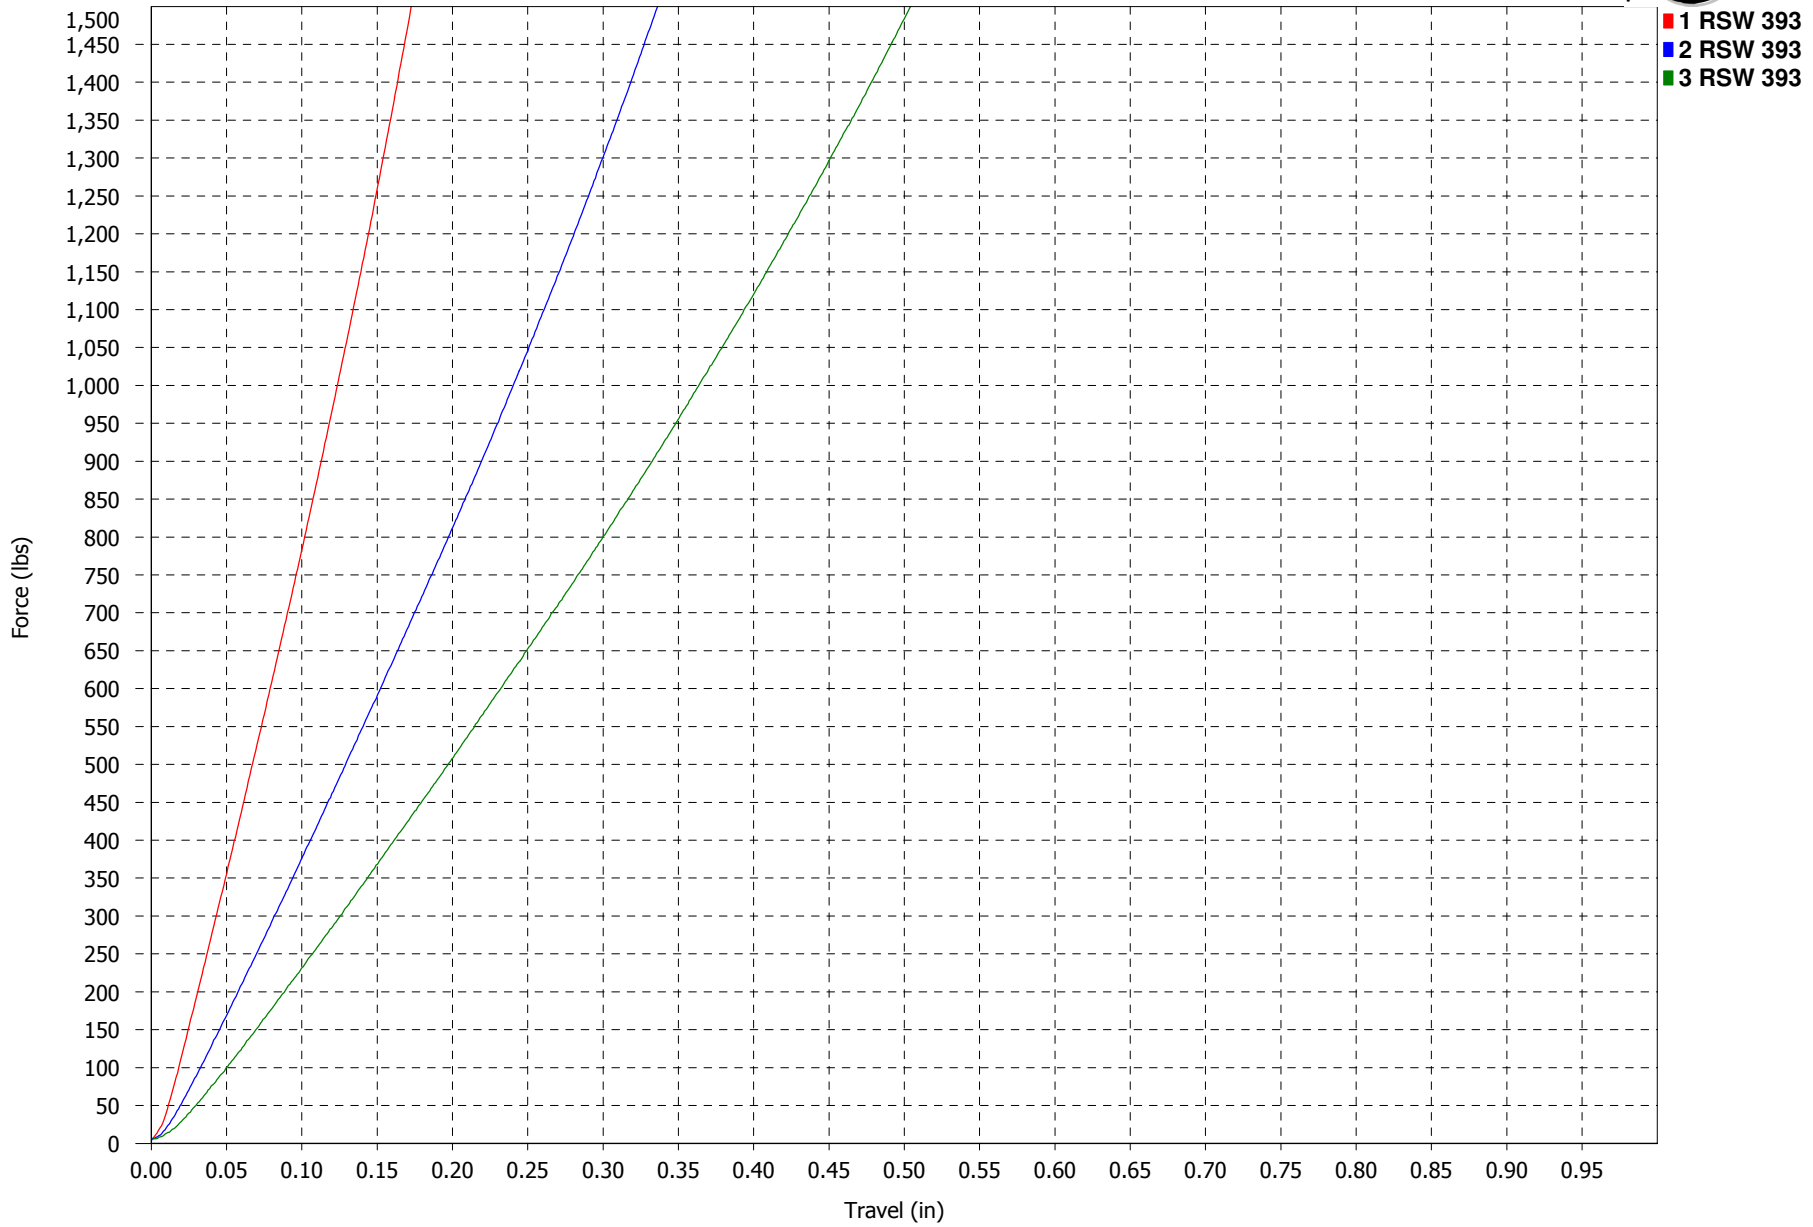

**Force vs. Travel**

**RSW 3 SERIES  
40D NATURAL**

**Force vs. Travel**

**RSW 3 SERIES  
50D BLACK**

**Force vs. Travel**

**RSW 3 SERIES  
60D PURPLE**

**Force vs. Travel**

**RSW 3 SERIES  
70D GREEN**

**Force vs. Travel**

**RSW 3 SERIES  
80D YELLOW**

**Force vs. Travel**

**RSW 3 SERIES  
85D RED**

**Force vs. Travel**

**RSW 3 SERIES  
90D BLUE**

**Force vs. Travel**

**RSW 3 SERIES  
93D ORANGE**

**Force vs. Travel**

**RSW 3 SERIES  
95D BLACK**