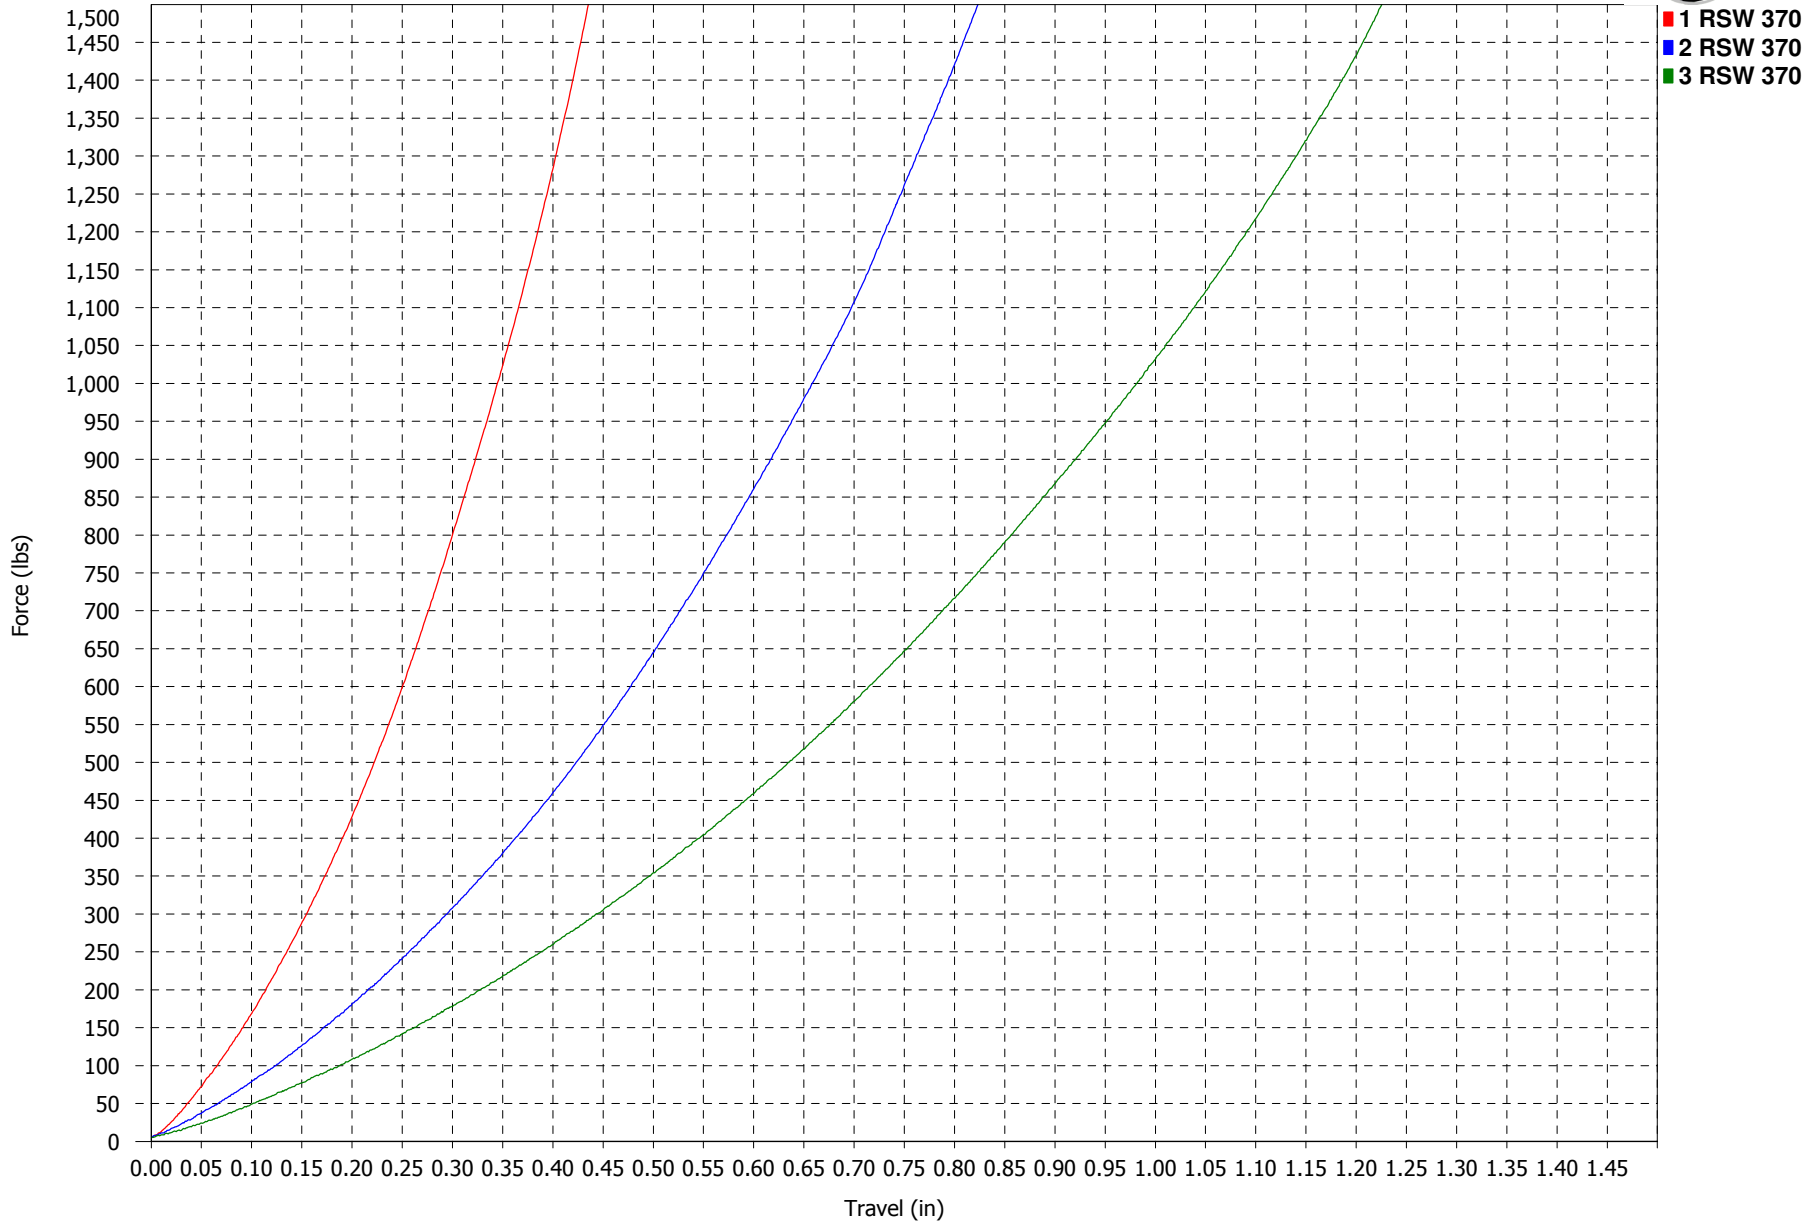

**Force vs. Travel**

**RSW 3 SERIES  
40D NATURAL**

**Force vs. Travel**

**RSW 3 SERIES  
50D BLACK**

**Force vs. Travel**

**RSW 3 SERIES  
60D PURPLE**

**Force vs. Travel**

**RSW 3 SERIES  
70D GREEN**

**Force vs. Travel**

**RSW 3 SERIES  
80D YELLOW**

**Force vs. Travel**

**RSW 3 SERIES  
85D RED**

**Force vs. Travel**

**RSW 3 SERIES  
90D BLUE**

**Force vs. Travel**

**RSW 3 SERIES  
93D ORANGE**

**Force vs. Travel**

**RSW 3 SERIES  
95D BLACK**