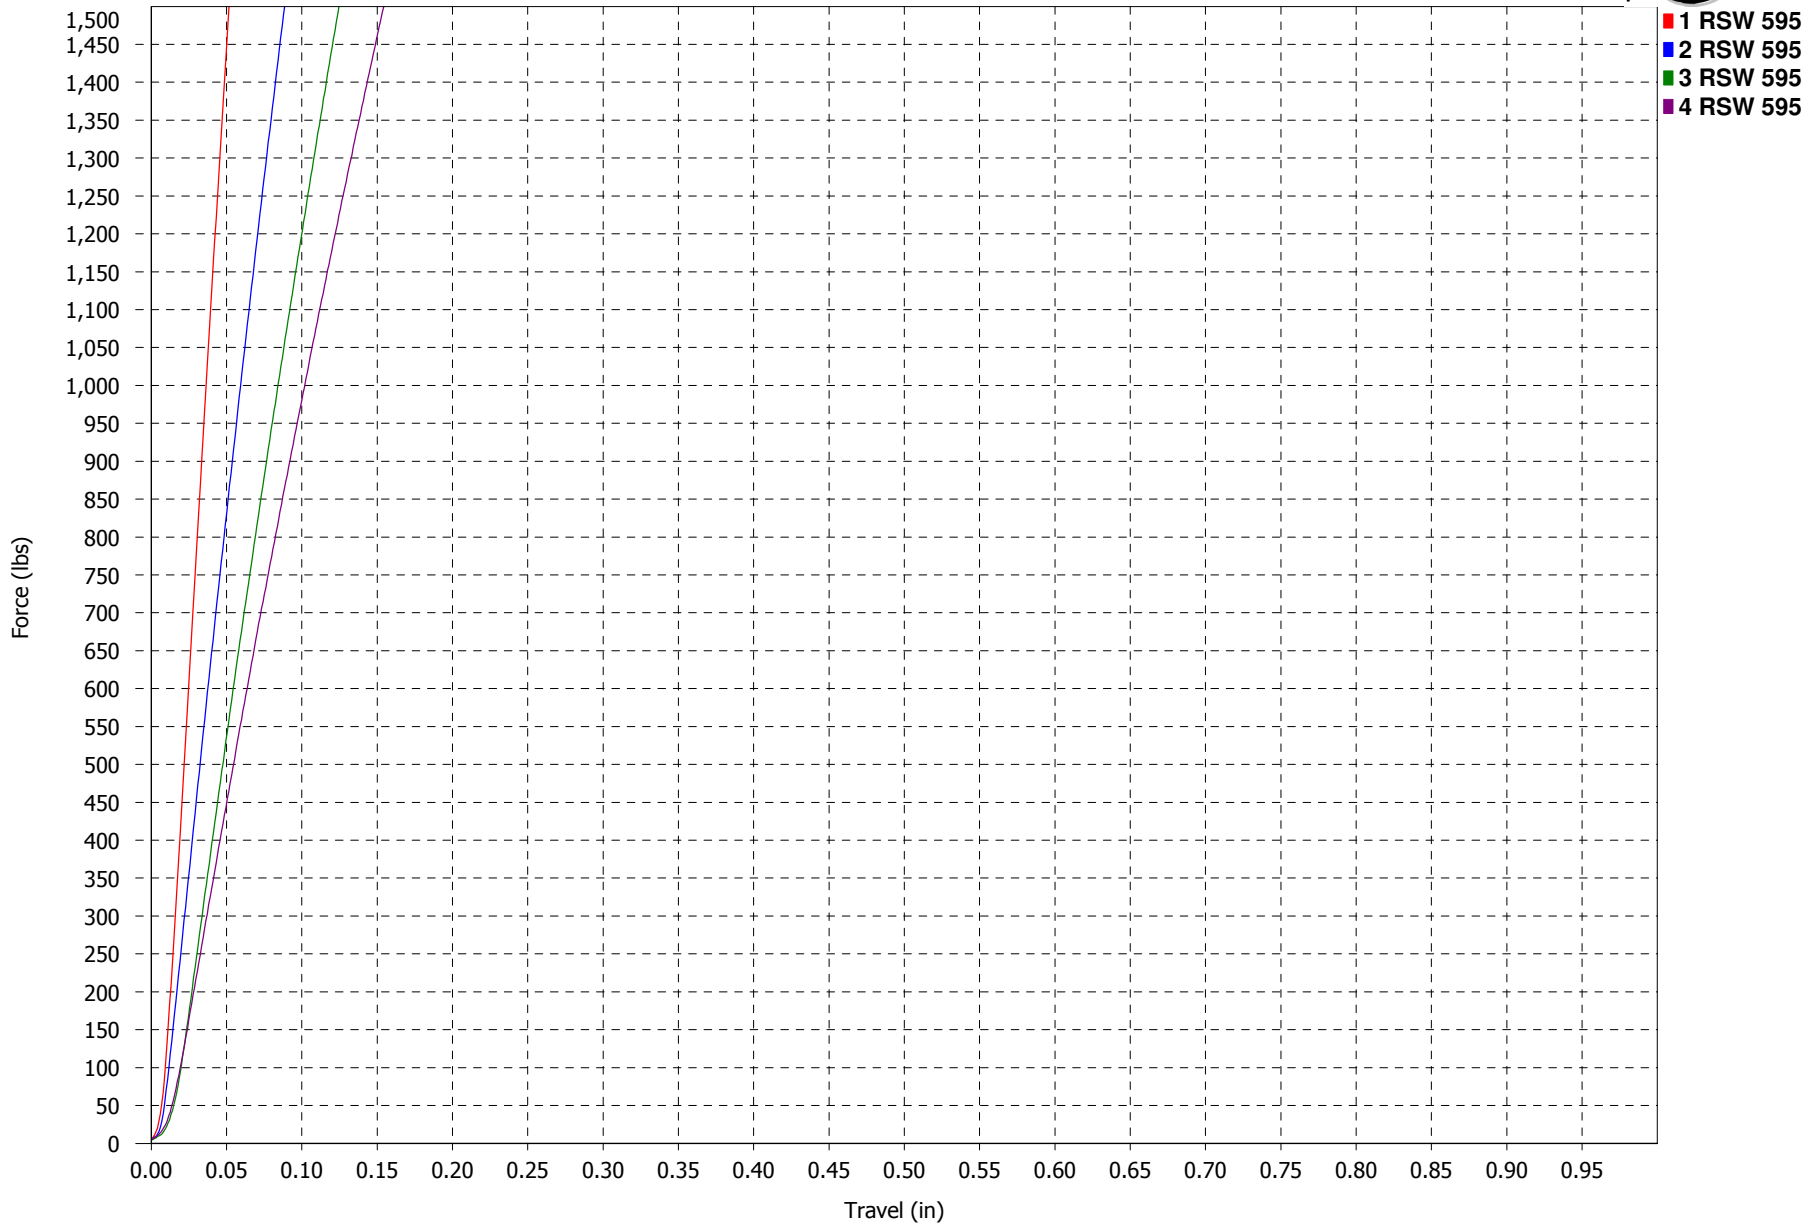

**Force vs. Travel**

**RSW 5 SERIES  
40D NATURAL**

**Force vs. Travel**

**RSW 5 SERIES  
50D BLACK**

**Force vs. Travel**

**RSW 5 SERIES  
60D PURPLE**

**Force vs. Travel**

**RSW 5 SERIES  
70D GREEN**

**Force vs. Travel**

**RSW 5 SERIES  
80D YELLOW**

**Force vs. Travel**

**RSW 5 SERIES  
85D RED**

**Force vs. Travel**

**RSW 5 SERIES  
90D BLUE**

**Force vs. Travel**

**RSW 5 SERIES  
93D ORANGE**

**Force vs. Travel**

**RSW 5 SERIES  
95D BLACK**