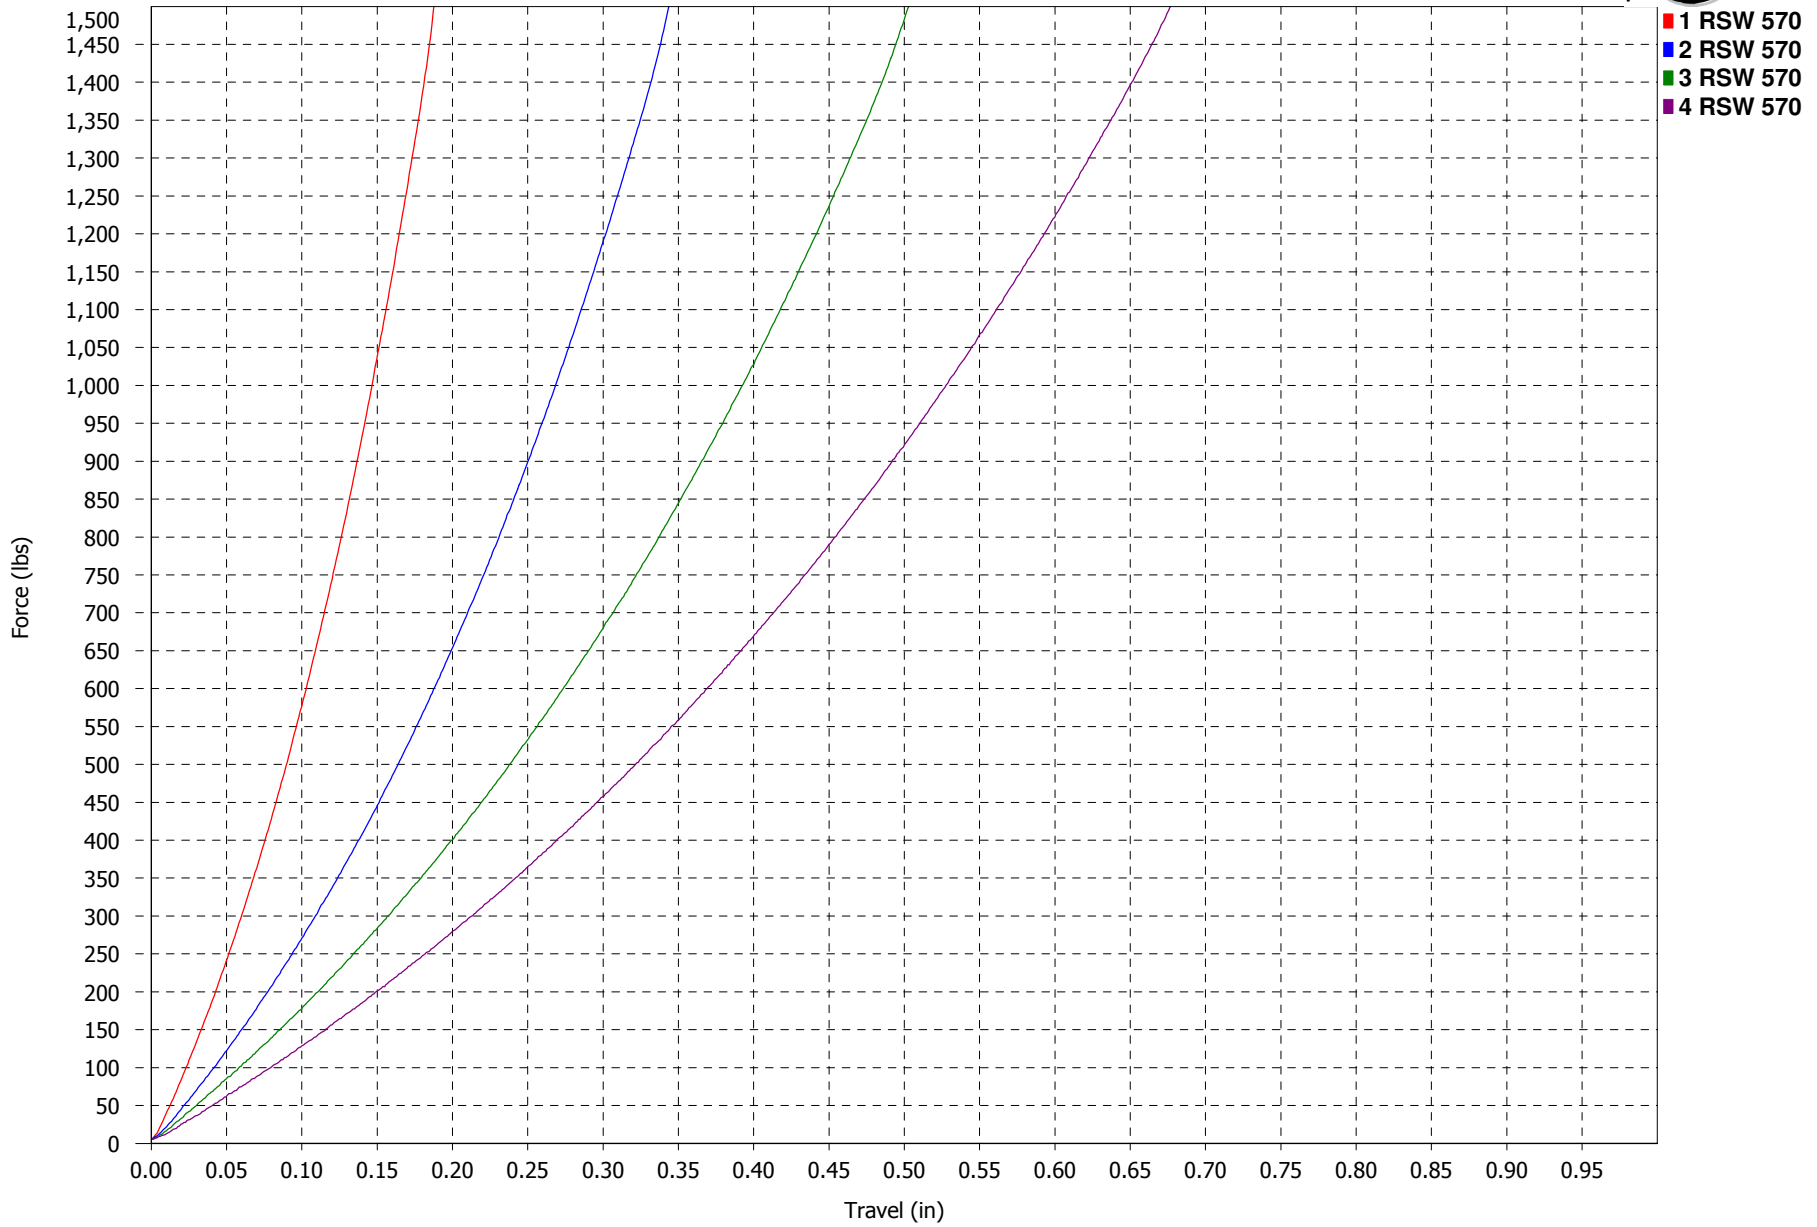

**Force vs. Travel**

**RSW 5 SERIES  
40D NATURAL**

**Force vs. Travel**

**RSW 5 SERIES  
50D BLACK**

**Force vs. Travel**

**RSW 5 SERIES  
60D PURPLE**

**Force vs. Travel**

**RSW 5 SERIES  
70D GREEN**

**Force vs. Travel**

**RSW 5 SERIES  
80D YELLOW**

**Force vs. Travel**

**RSW 5 SERIES  
85D RED**

**Force vs. Travel**

**RSW 5 SERIES  
90D BLUE**

**Force vs. Travel**

**RSW 5 SERIES  
93D ORANGE**

**Force vs. Travel**

**RSW 5 SERIES  
95D BLACK**