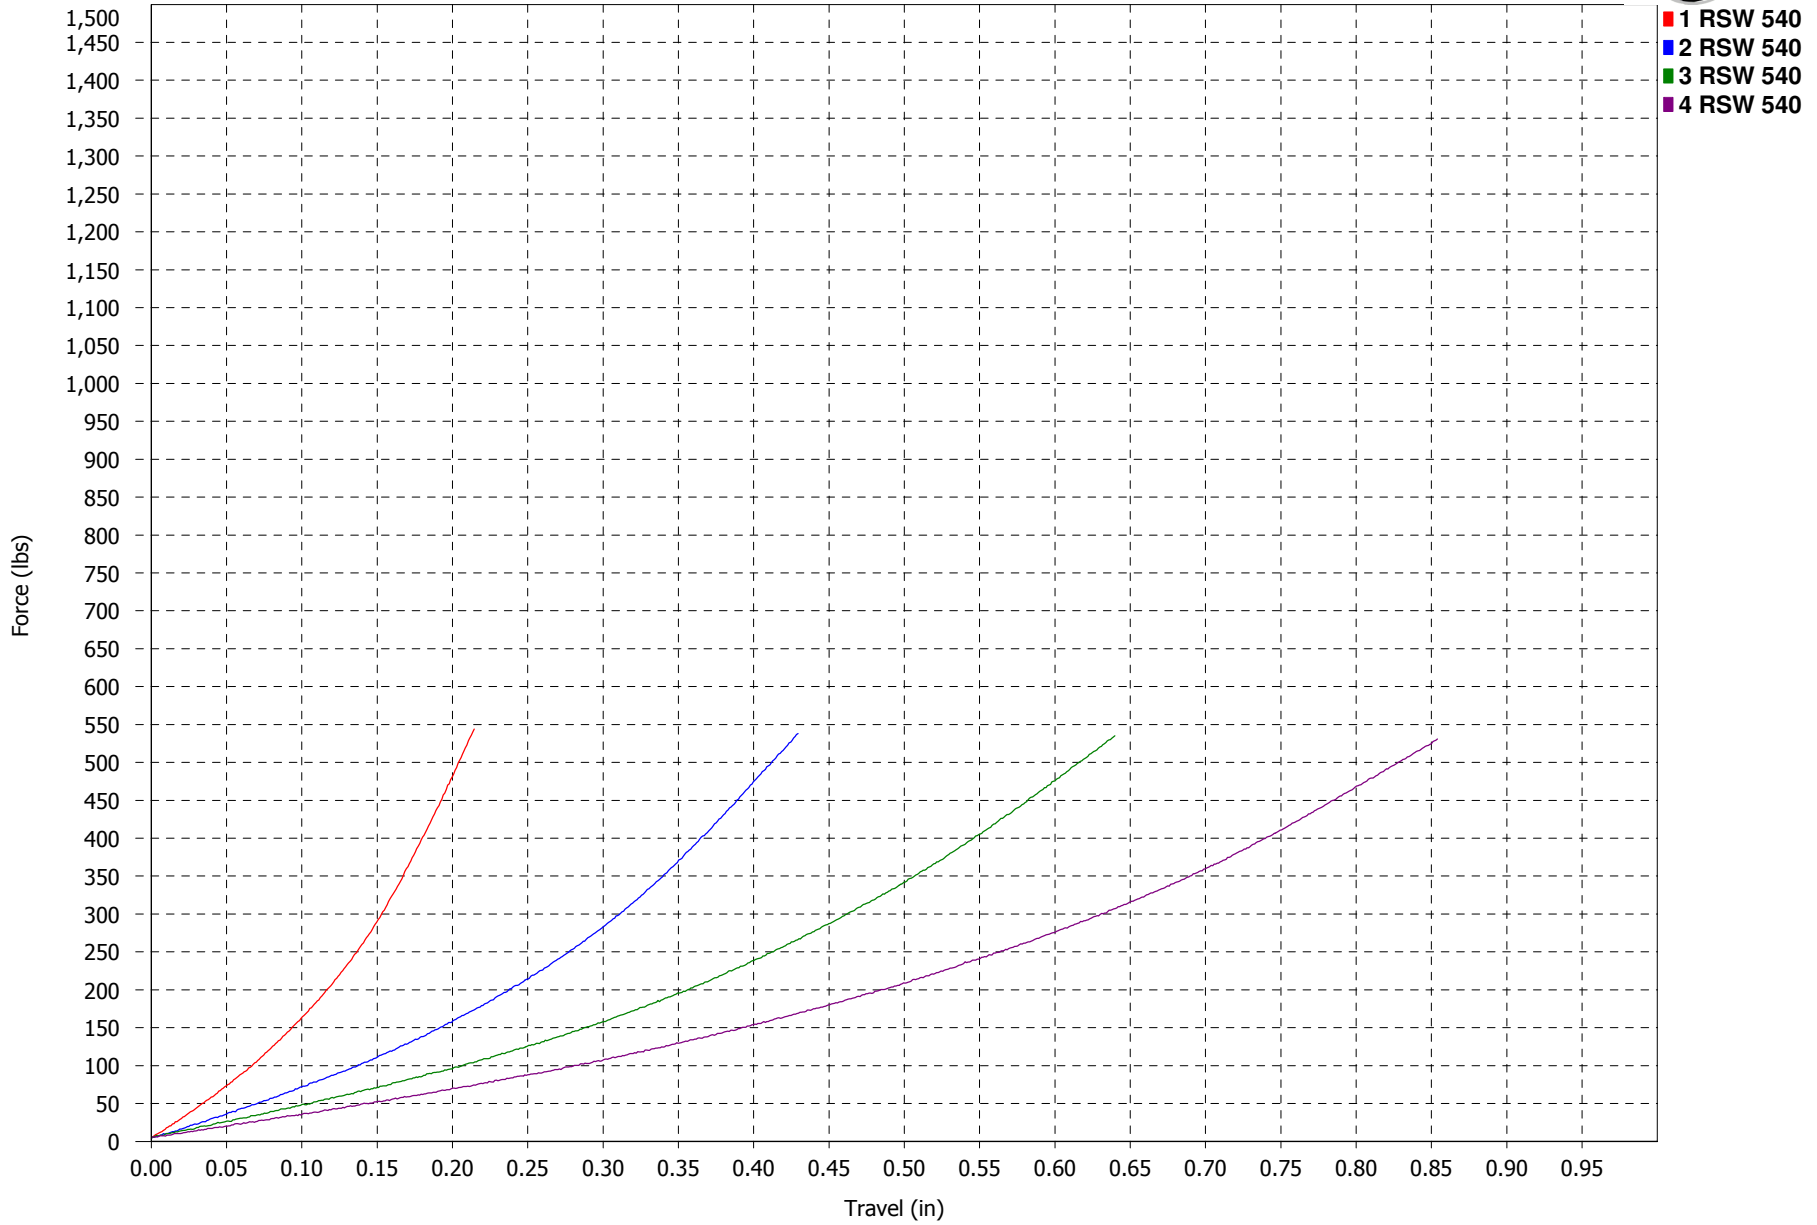

**Force vs. Travel**

**RSW 5 SERIES  
40D NATURAL**

**Force vs. Travel**

**RSW 5 SERIES  
50D BLACK**

**Force vs. Travel**

**RSW 5 SERIES  
60D PURPLE**

**Force vs. Travel**

**RSW 5 SERIES  
70D GREEN**

**Force vs. Travel**

**RSW 5 SERIES  
80D YELLOW**

**Force vs. Travel**

**RSW 5 SERIES  
85D RED**

**Force vs. Travel**

**RSW 5 SERIES  
90D BLUE**

**Force vs. Travel**

**RSW 5 SERIES  
93D ORANGE**

**Force vs. Travel**

**RSW 5 SERIES  
95D BLACK**