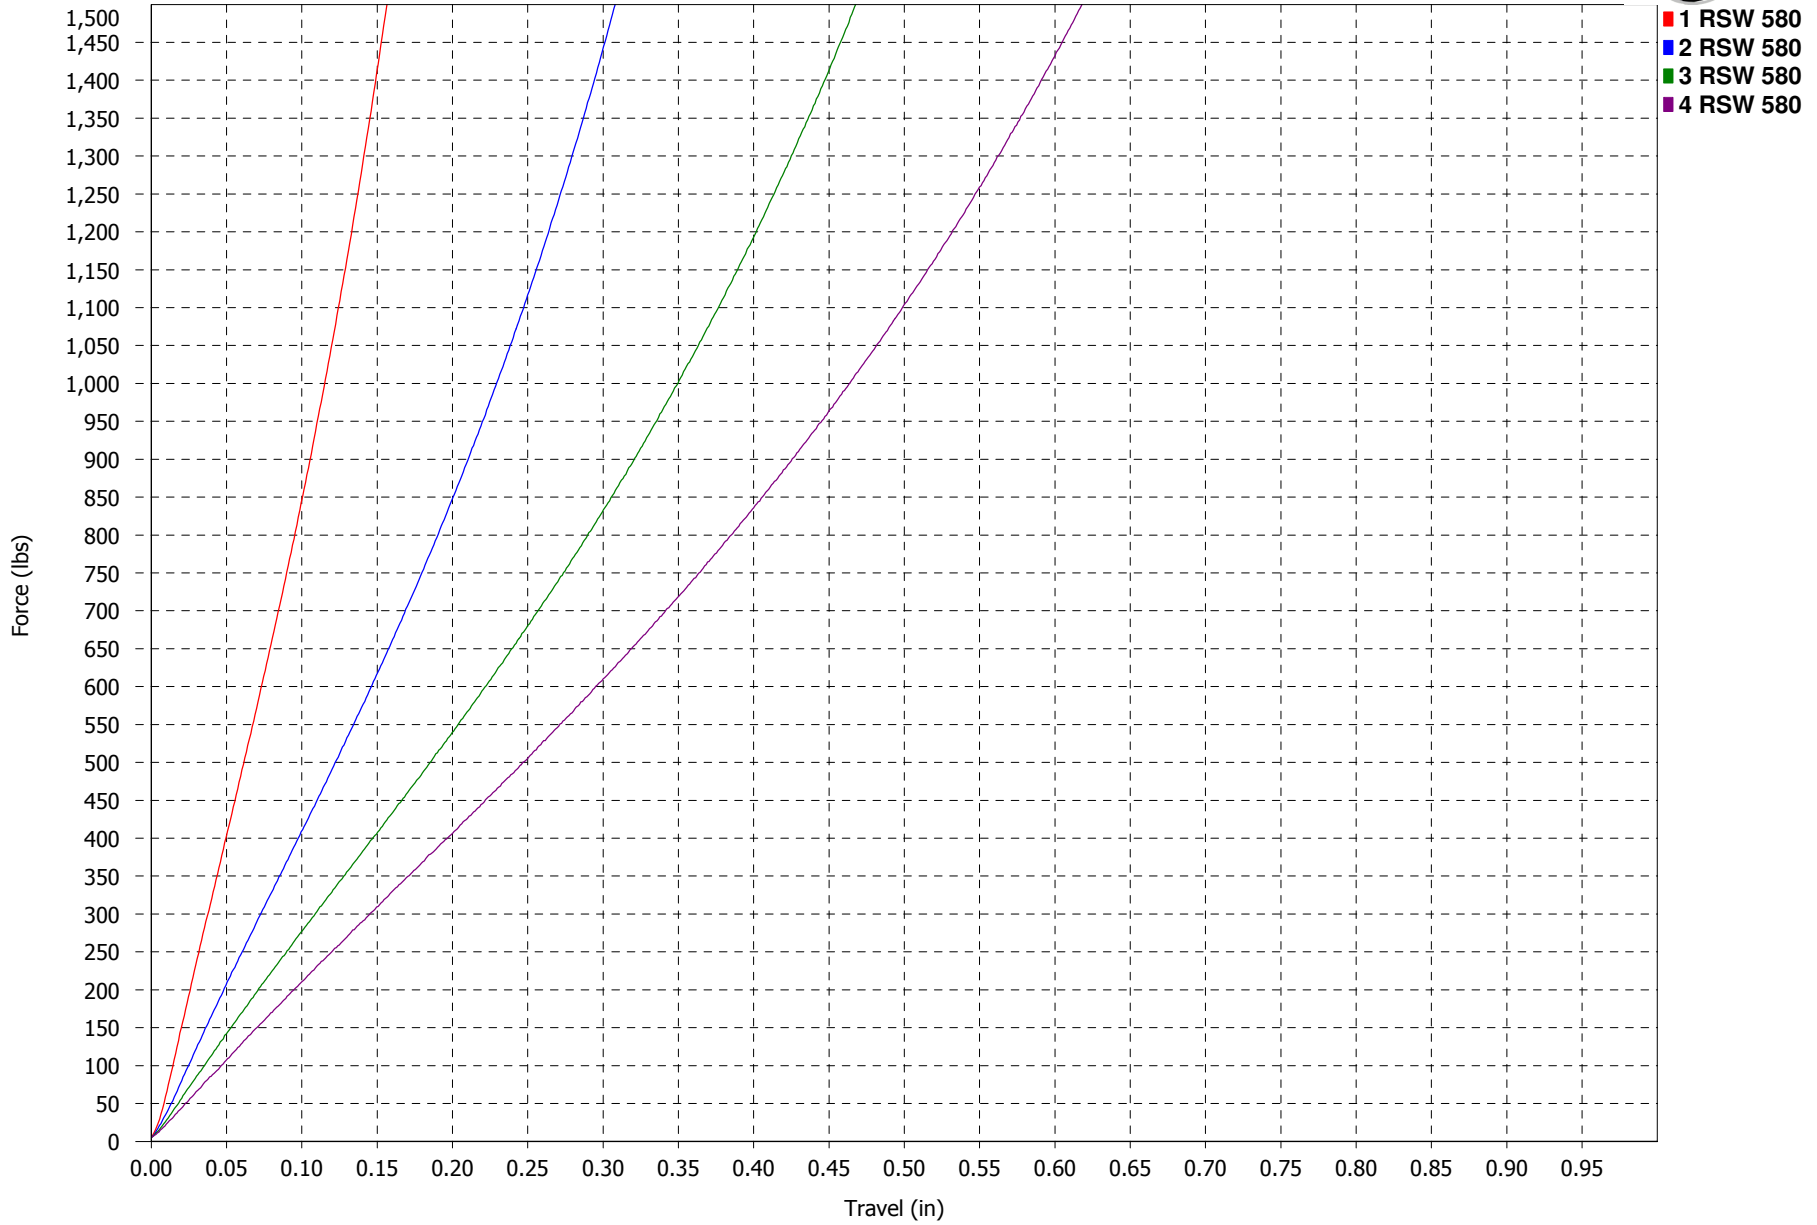

**Force vs. Travel**

**RSW 5 SERIES  
40D NATURAL**

**Force vs. Travel**

**RSW 5 SERIES  
50D BLACK**

**Force vs. Travel**

**RSW 5 SERIES  
60D PURPLE**

**Force vs. Travel**

**RSW 5 SERIES  
70D GREEN**

**Force vs. Travel**

**RSW 5 SERIES  
80D YELLOW**

**Force vs. Travel**

**RSW 5 SERIES  
85D RED**

**Force vs. Travel**

**RSW 5 SERIES  
90D BLUE**

**Force vs. Travel**

**RSW 5 SERIES  
93D ORANGE**

**Force vs. Travel**

**RSW 5 SERIES  
95D BLACK**