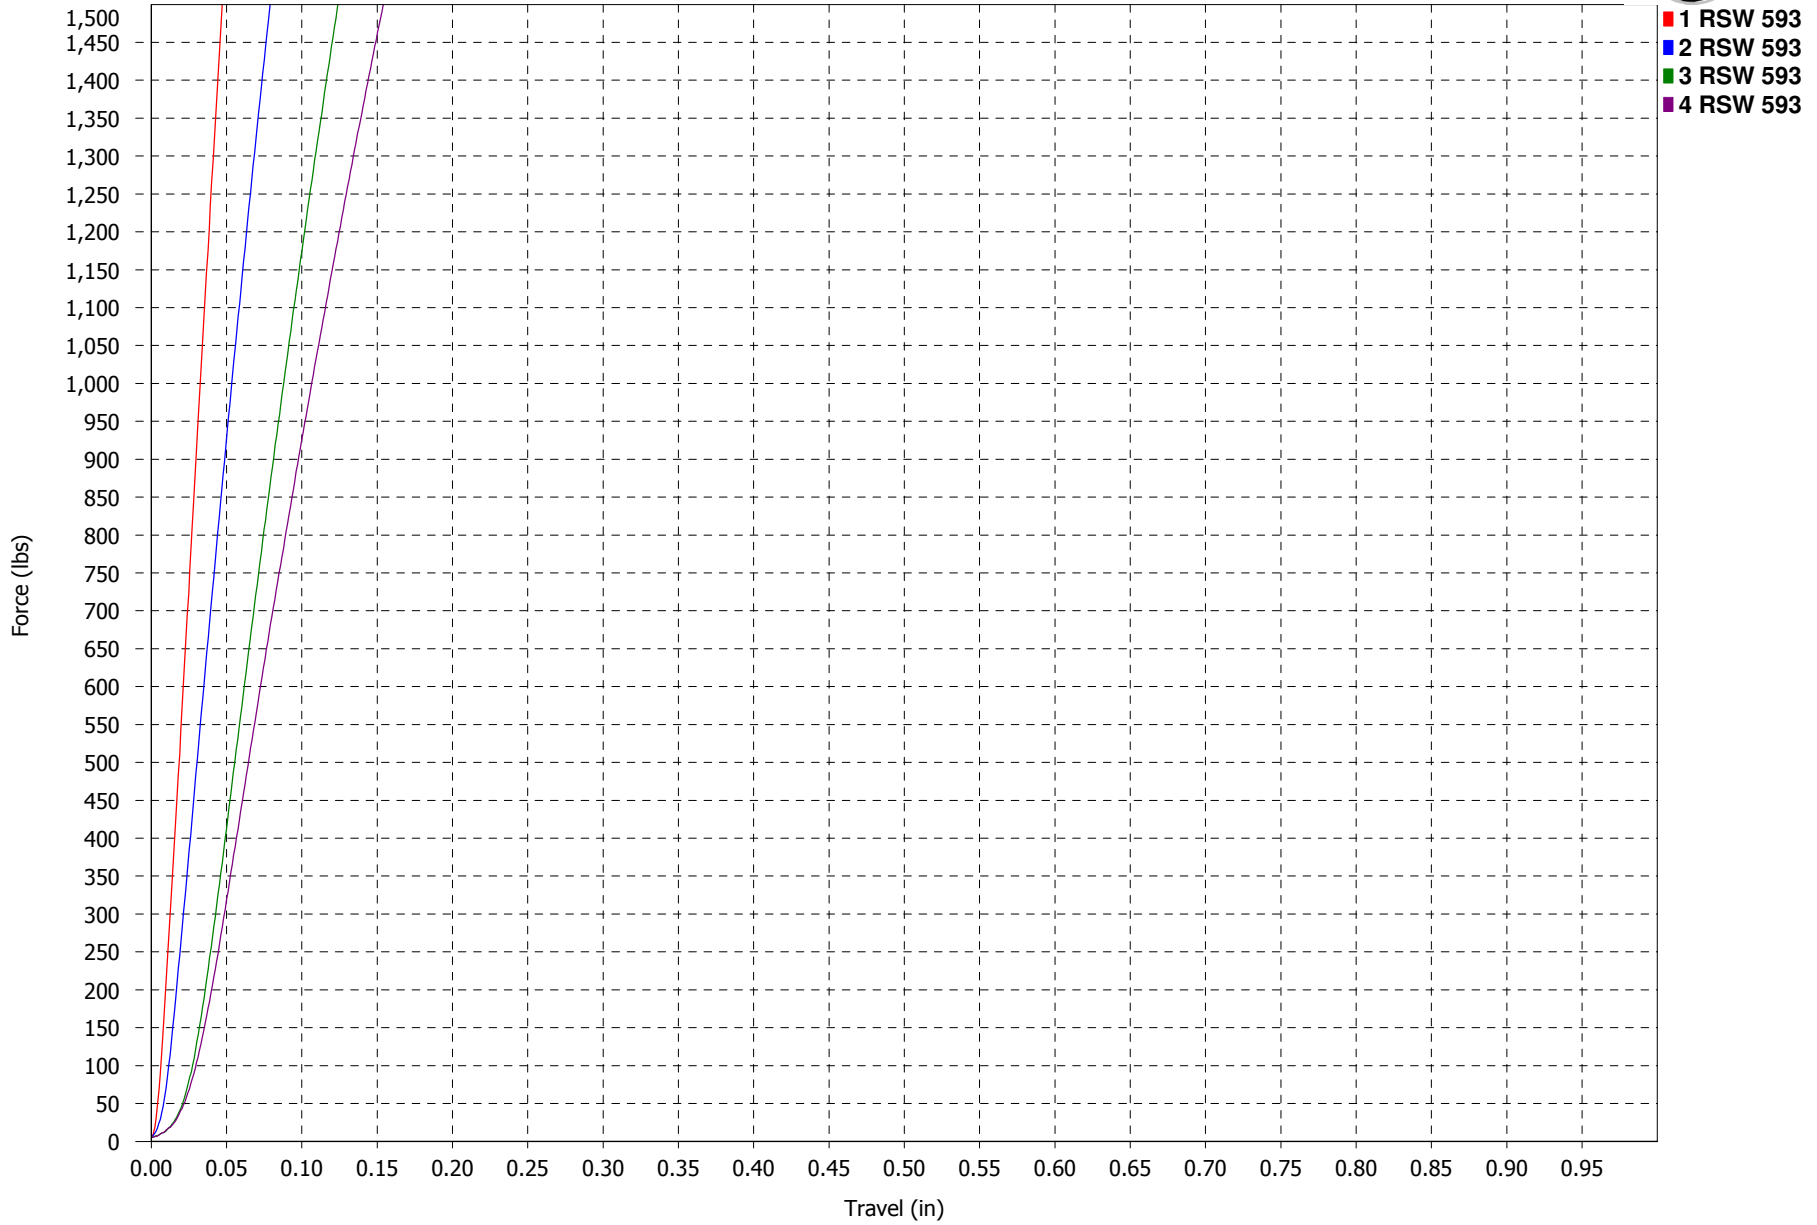

**Force vs. Travel**

**RSW 5 SERIES  
40D NATURAL**

**Force vs. Travel**

**RSW 5 SERIES  
50D BLACK**

**Force vs. Travel**

**RSW 5 SERIES  
60D PURPLE**

**Force vs. Travel**

**RSW 5 SERIES  
70D GREEN**

**Force vs. Travel**

**RSW 5 SERIES  
80D YELLOW**

**Force vs. Travel**

**RSW 5 SERIES  
85D RED**

**Force vs. Travel**

**RSW 5 SERIES  
90D BLUE**

**Force vs. Travel**

**RSW 5 SERIES  
93D ORANGE**

**Force vs. Travel**

**RSW 5 SERIES  
95D BLACK**