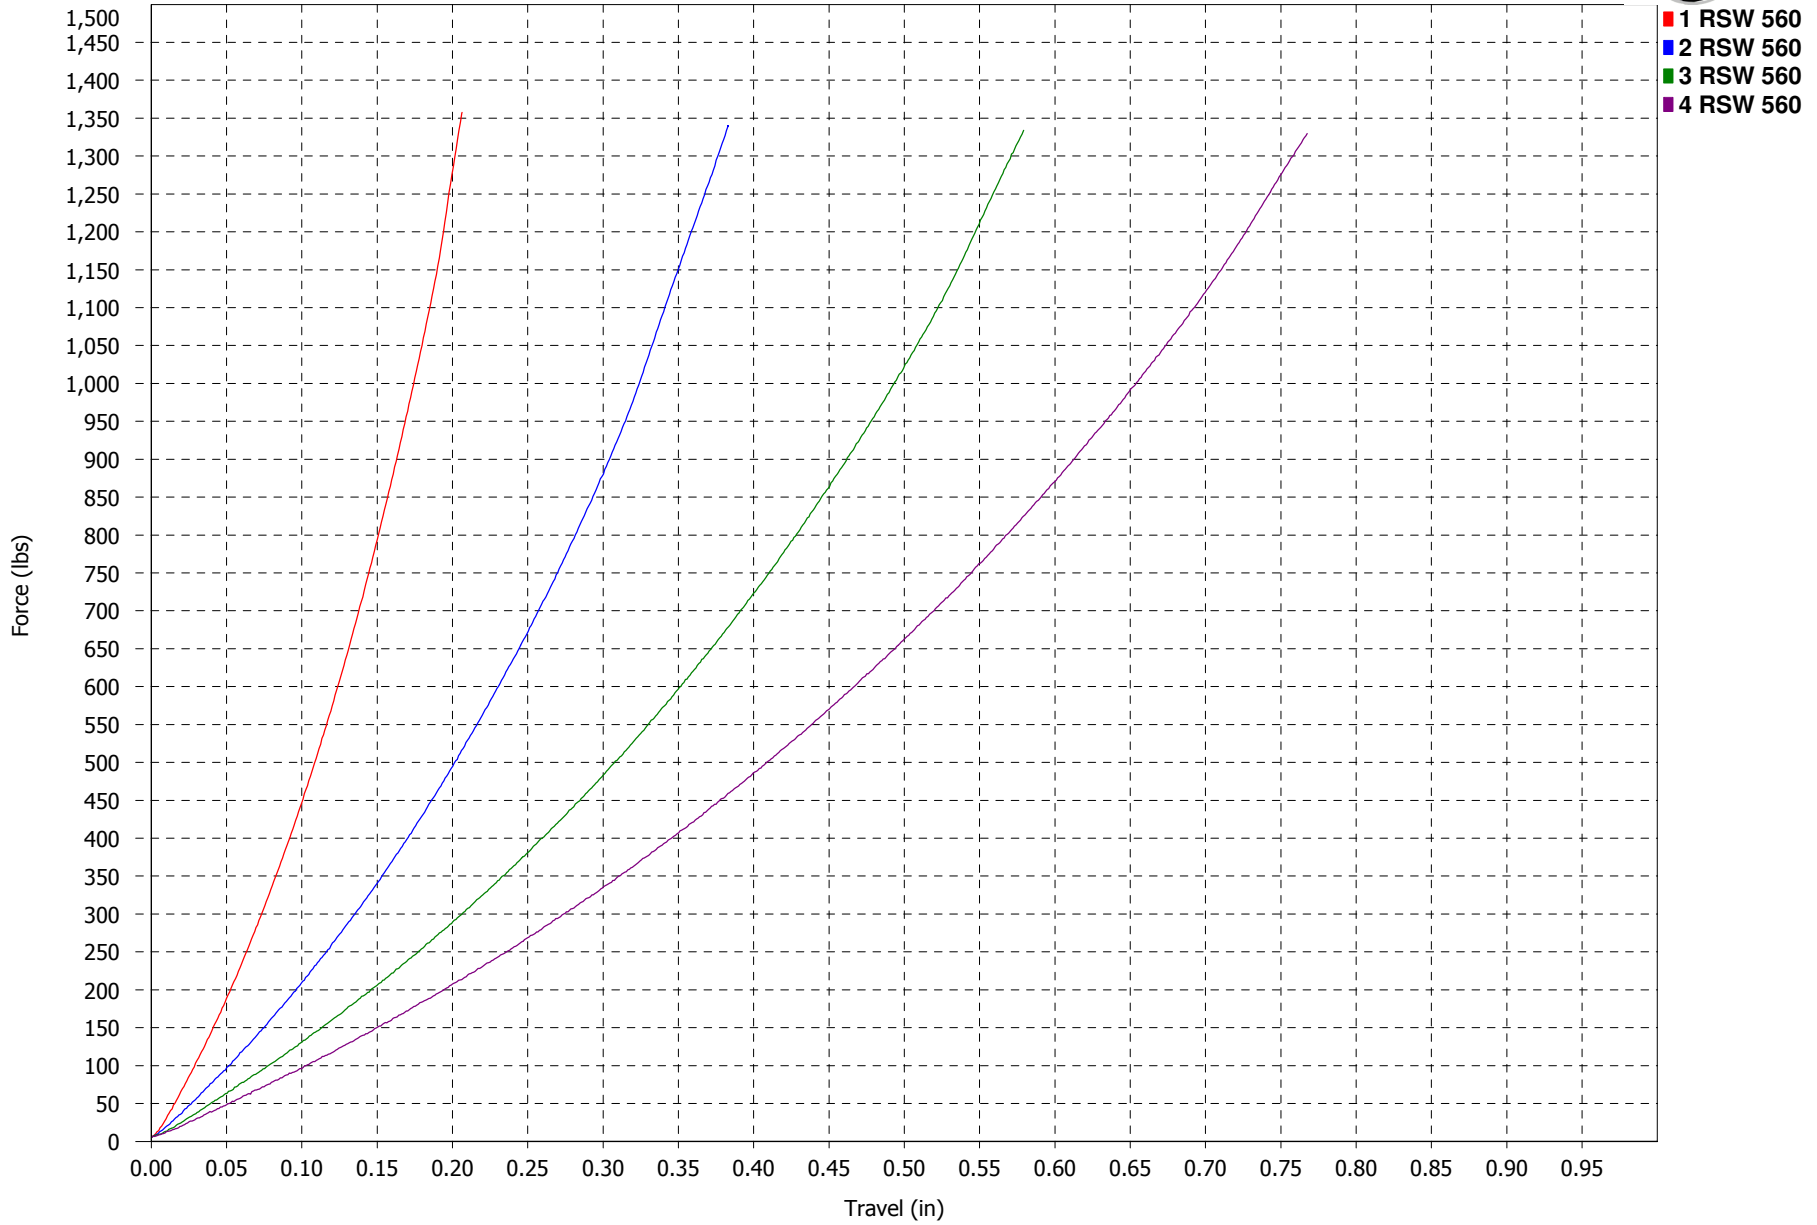

**Force vs. Travel**

**RSW 5 SERIES  
40D NATURAL**

**Force vs. Travel**

**RSW 5 SERIES  
50D BLACK**

**Force vs. Travel**

**RSW 5 SERIES  
60D PURPLE**

**Force vs. Travel**

**RSW 5 SERIES  
70D GREEN**

**Force vs. Travel**

**RSW 5 SERIES  
80D YELLOW**

**Force vs. Travel**

**RSW 5 SERIES  
85D RED**

**Force vs. Travel**

**RSW 5 SERIES  
90D BLUE**

**Force vs. Travel**

**RSW 5 SERIES  
93D ORANGE**

**Force vs. Travel**

**RSW 5 SERIES  
95D BLACK**