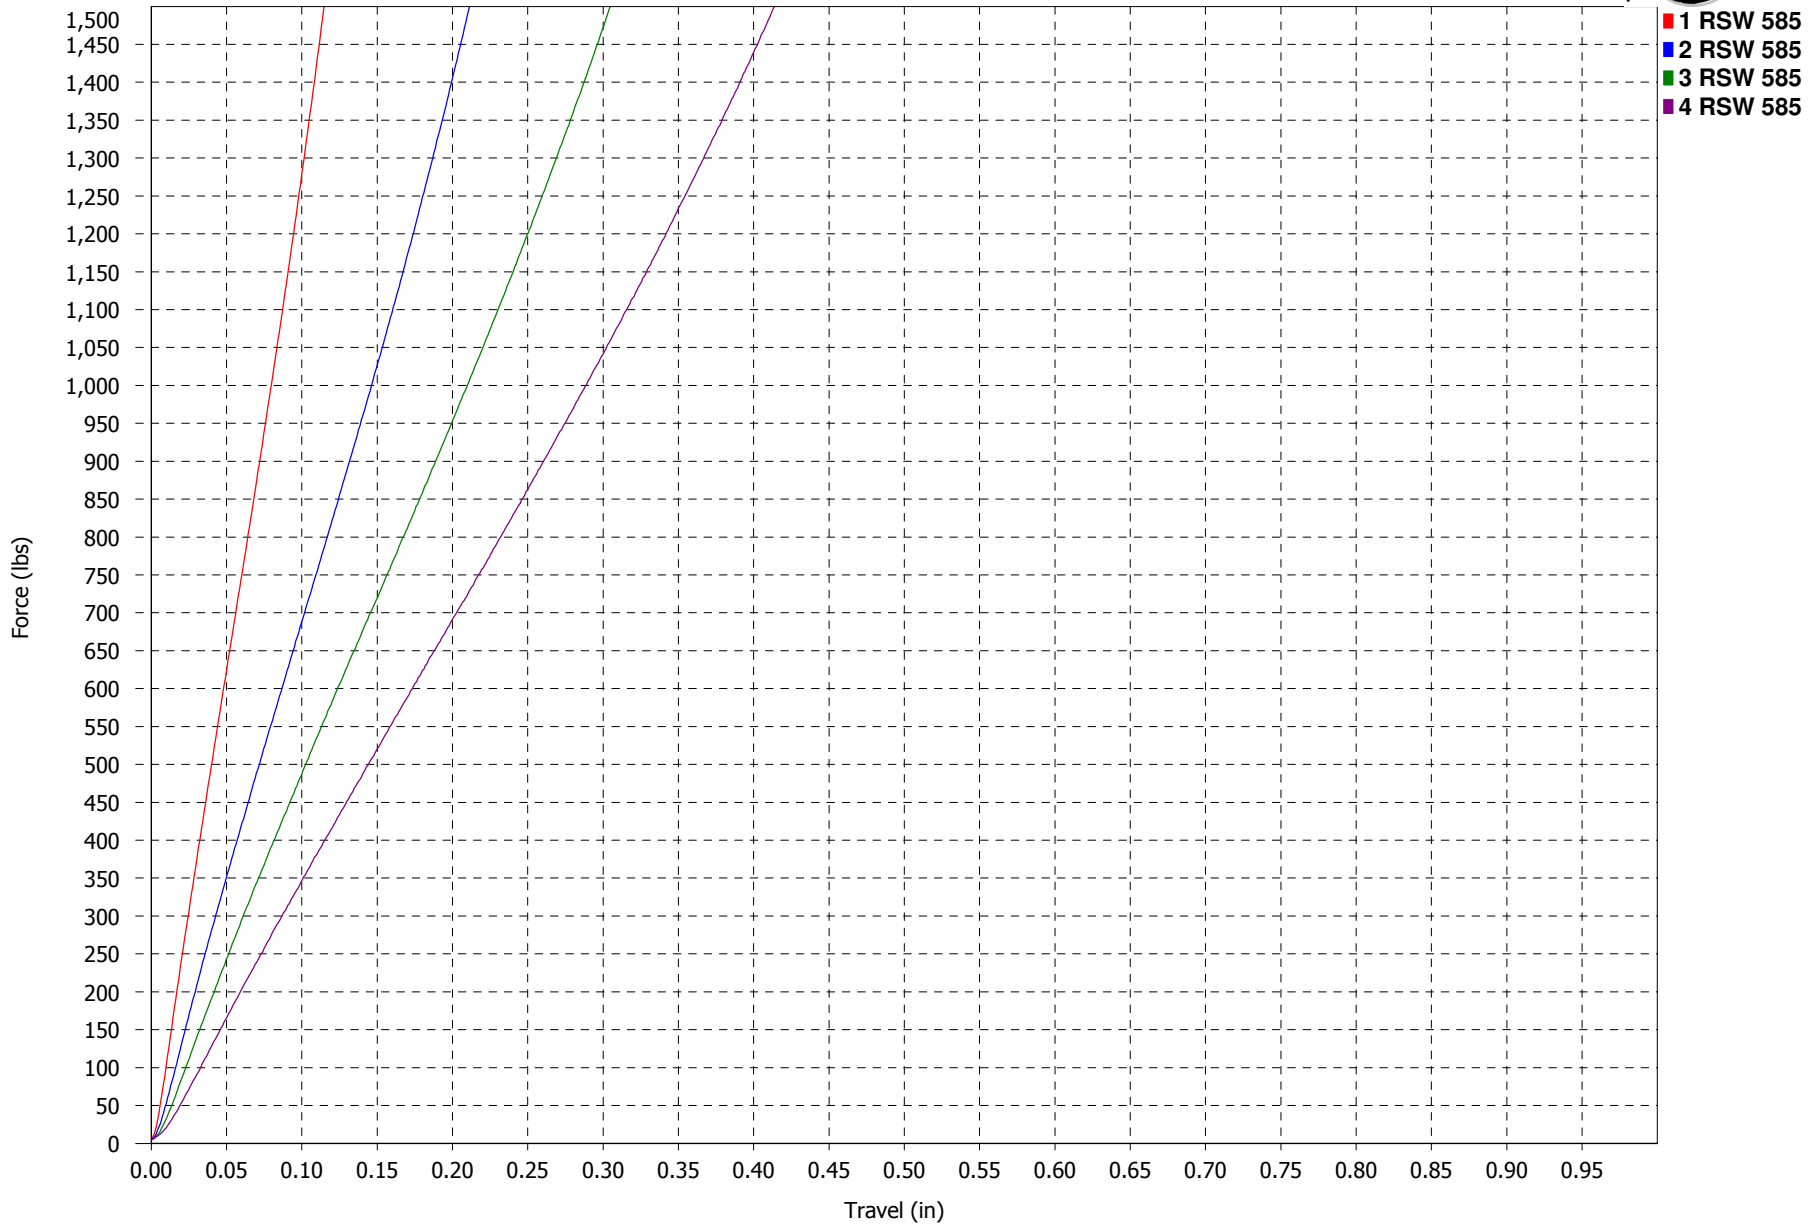

**Force vs. Travel**

**RSW 5 SERIES  
40D NATURAL**

**Force vs. Travel**

**RSW 5 SERIES  
50D BLACK**

**Force vs. Travel**

**RSW 5 SERIES  
60D PURPLE**

**Force vs. Travel**

**RSW 5 SERIES  
70D GREEN**

**Force vs. Travel**

**RSW 5 SERIES  
80D YELLOW**

**Force vs. Travel**

**RSW 5 SERIES  
85D RED**

**Force vs. Travel**

**RSW 5 SERIES  
90D BLUE**

**Force vs. Travel**

**RSW 5 SERIES  
93D ORANGE**

**Force vs. Travel**

**RSW 5 SERIES  
95D BLACK**