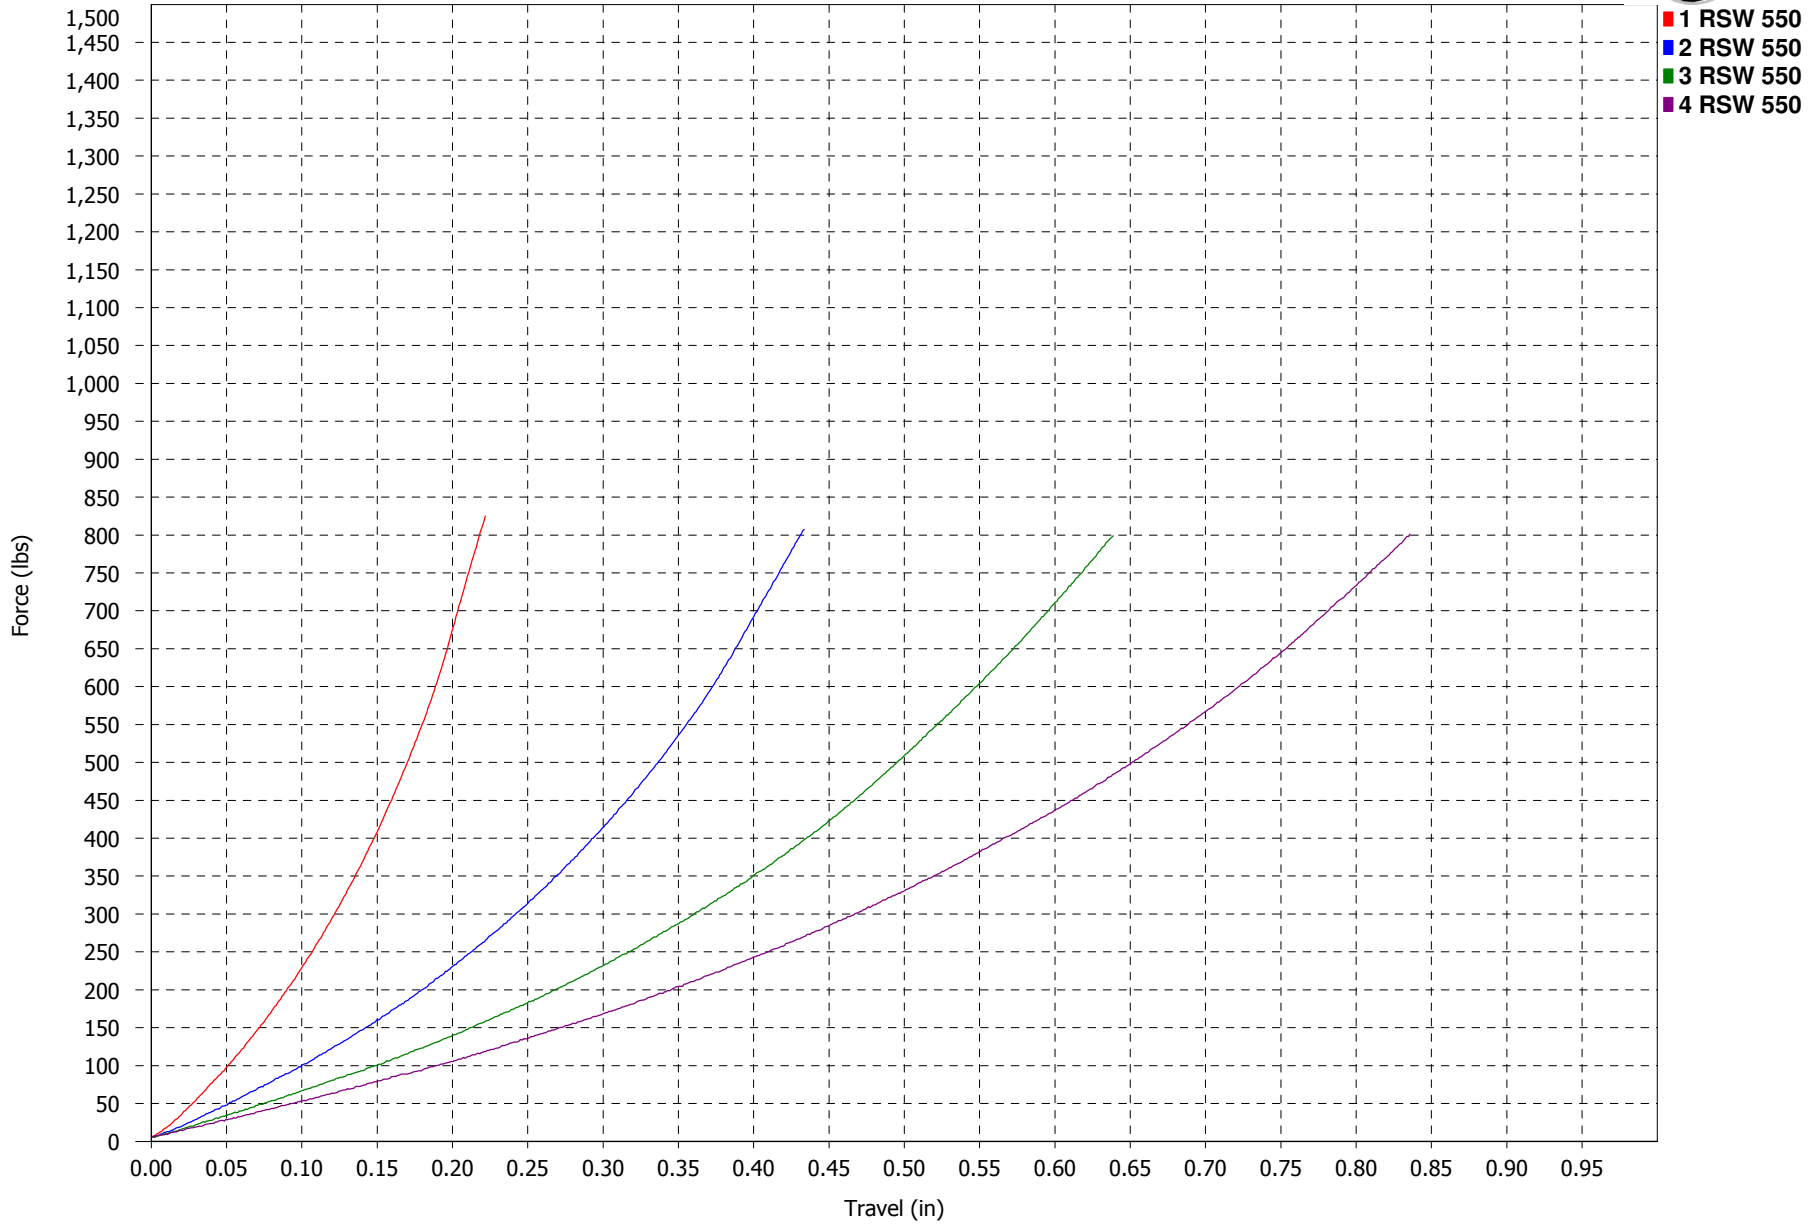

**Force vs. Travel**

**RSW 5 SERIES  
40D NATURAL**

**Force vs. Travel**

**RSW 5 SERIES  
50D BLACK**

**Force vs. Travel**

**RSW 5 SERIES  
60D PURPLE**

**Force vs. Travel**

**RSW 5 SERIES  
70D GREEN**

**Force vs. Travel**

**RSW 5 SERIES  
80D YELLOW**

**Force vs. Travel**

**RSW 5 SERIES  
85D RED**

**Force vs. Travel**

**RSW 5 SERIES  
90D BLUE**

**Force vs. Travel**

**RSW 5 SERIES  
93D ORANGE**

**Force vs. Travel**

**RSW 5 SERIES  
95D BLACK**