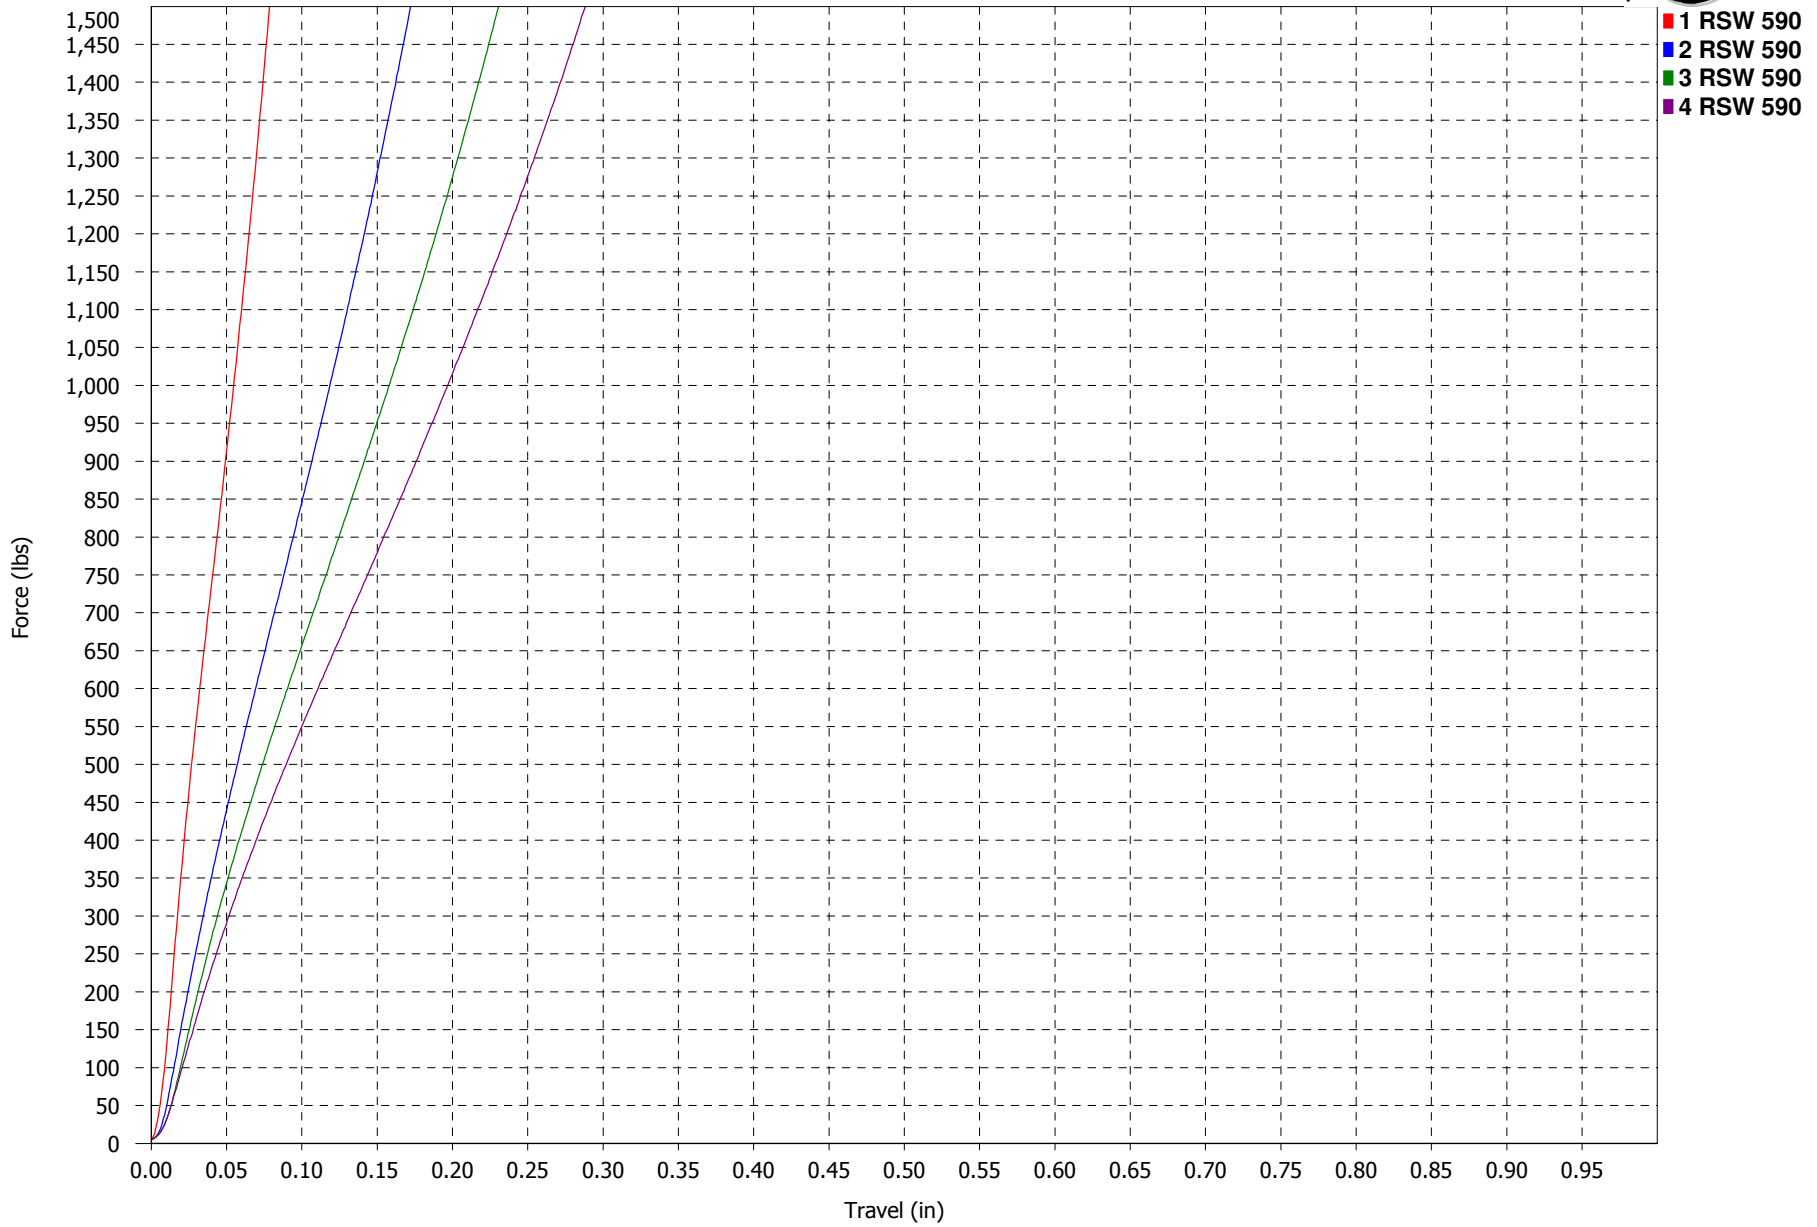

**Force vs. Travel**

**RSW 5 SERIES  
40D NATURAL**

**Force vs. Travel**

**RSW 5 SERIES  
50D BLACK**

**Force vs. Travel**

**RSW 5 SERIES  
60D PURPLE**

**Force vs. Travel**

**RSW 5 SERIES  
70D GREEN**

**Force vs. Travel**

**RSW 5 SERIES  
80D YELLOW**

**Force vs. Travel**

**RSW 5 SERIES  
85D RED**

**Force vs. Travel**

**RSW 5 SERIES  
90D BLUE**

**Force vs. Travel**

**RSW 5 SERIES  
93D ORANGE**

**Force vs. Travel**

**RSW 5 SERIES  
95D BLACK**